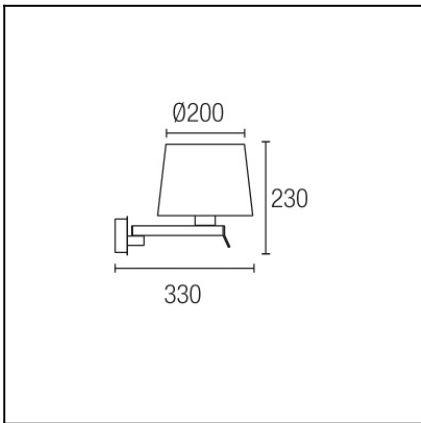

Design by Nahtrang Design

The photograph may not match the reference exactly. Please read the product description to identify the finish.

TECHNICAL CHARACTERISTICS

Type:	Wall fixture
Adjustable $\pm 120^\circ$ on the horizontal axis.	
IP Protection degrees:	IP20
Lampholder:	1 x E27
Power (W):	E27 60w
Total power consumption (W):	60
Voltage / Frequency:	220-240V/50-60Hz
Units per box:	8
Net Weight (Kg):	0.48
EAN:	8435111086674