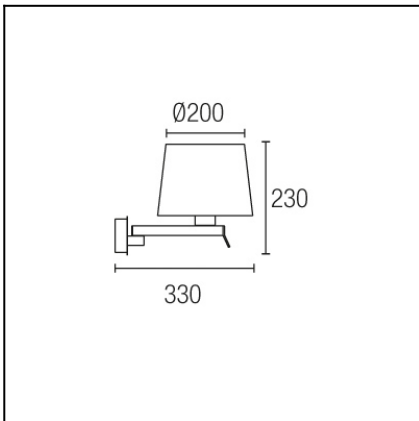

**Design by Nahtrang Design**

The photograph may not match the reference exactly. Please read the product description to identify the finish.

**TECHNICAL CHARACTERISTICS**

Type:	Wall fixture
Adjustable $\pm 120^\circ$ on the horizontal axis.	
IP Protection degrees:	IP20
Lampholder:	1 x E27
Power (W):	E27 60w
Total power consumption (W):	60
Voltage / Frequency:	220-240V/50-60Hz
Units per box:	8
Net Weight (Kg):	0.48
EAN:	8435111086667