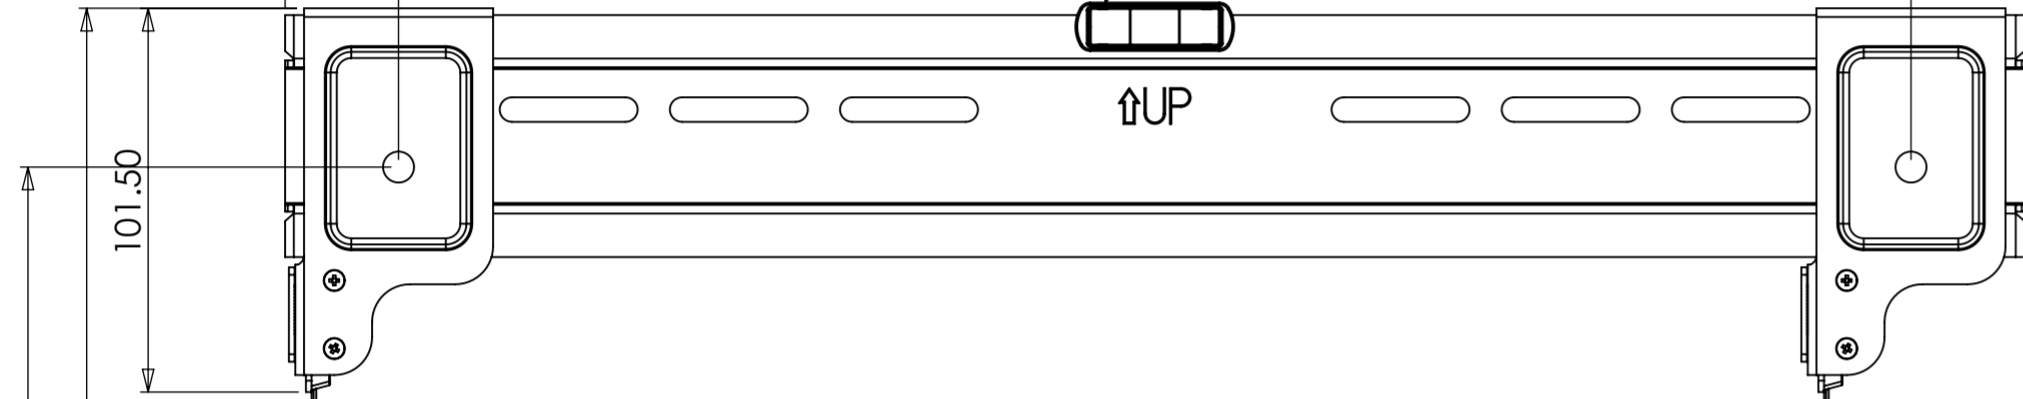

LEVEL NOT INCLUDED  
IN ALL MODELS

↑UP

(VERT TV FIXING CTRS)  
395

101.50

16.30 MIN  
(ADDITIONAL SPACERS  
INCLUDED IN PACK)

PRODUCT WEIGHT 702.84 grams  
(AS SHOWN WITHOUT PACKAGING AND FIXINGS)