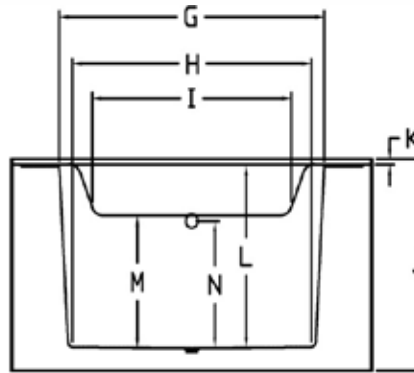

Approvals & Listings

Commonwealth of Massachusetts
UPC & USPC - US & Canada

Petopia

AS SHOWN:
 Tub only

ALSO AVAILABLE:
 Soaking Tub Only, Whirlpool,
 Thermal Air, Combo

-  Pump motor
-  Jets
-  Anti-vortex suction
-  Overflow location

3 Wall Enclosure			
Model	(L)ength	(W)idth	(H)eight Finish
6040	60	40"	29¼"

Disclaimer: Certain options or altering the pump/blower location may cause the pump/blower to extend beyond the tub decking. For cutout dimensions wait for unit to arrive. All specifications subject to change without notice.