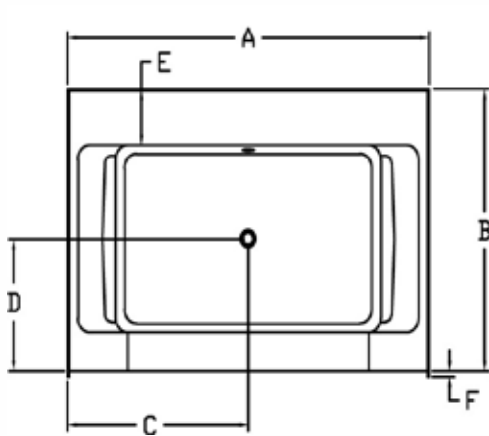

Approvals & Listings

Commonwealth of Massachusetts
UPC & USPC - US & Canada

Petopia

AS SHOWN:
 Tub only

ALSO AVAILABLE:
 Soaking Tub Only, Whirlpool,
 Thermal Air, Combo

-  Pump motor
-  Jets
-  Anti-vortex suction
-  Overflow location

3 Wall Enclosure			
Model	(L)ength	(W)idth	(H)eight Finish
6040	60	40"	29¼"

Disclaimer: Certain options or altering the pump/blower location may cause the pump/blower to extend beyond the tub decking. For cutout dimensions wait for unit to arrive. All specifications subject to change without notice.