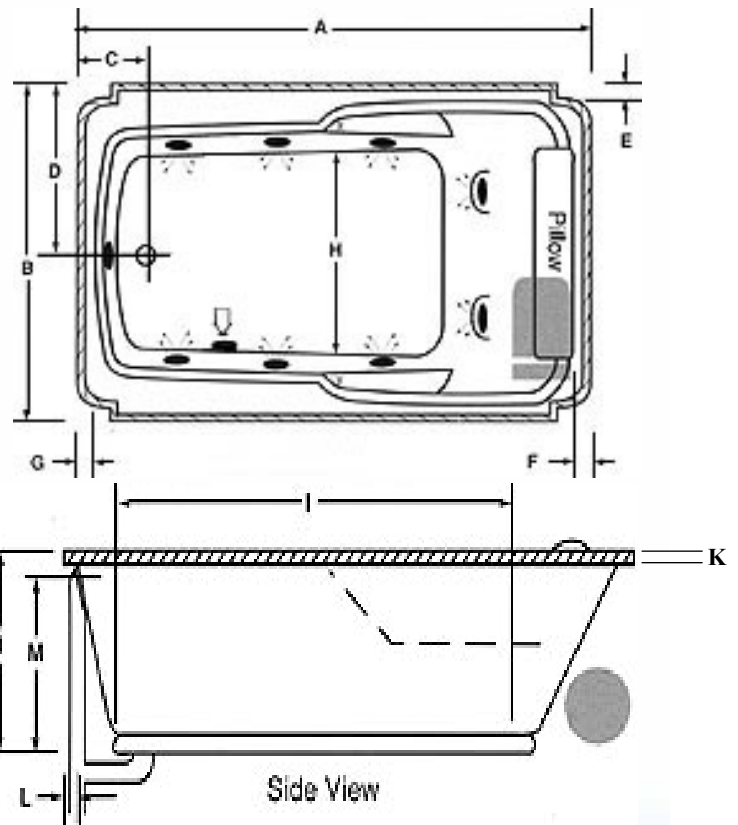

Model	GC	AC	A	B	C	D	E	F	G	H	I	J	K	L	M	Jet	Pump
7448	N/A		74"	48"	9"	24"	1 3/4"	3 1/2"	3 1/2"	32"	53"	21"	1 3/4"	2 3/4"	18 1/2"	6 Std/ 2 Swirl'g	2.25
Amps	Volts	Breaker	Dedicated Service													Wat.Cap.	
13.5	120	20 amp	GFCI Protected													95 gal.