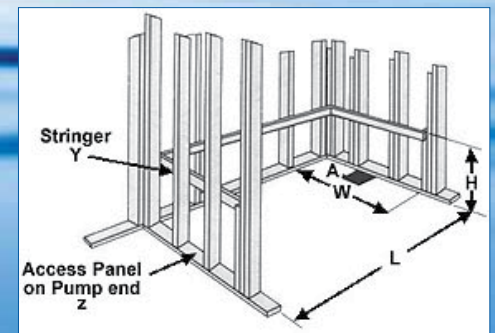

Model	Island Drop-In			3 Wall Installation				
	(L)ength	(W)idth	(H)eight	(L)ength	Width	(H)eight Ledger		
						Metal Flange	Molded Flange	
6042	58"	40"	19½"	60"	42"	19½"	21"	
6642	64"	40"	20"	66"	42"	20"	21¼"	
7242	70"	40"	20"	72"	42"	20"	21¼"	
8442	82"	40"	20½"	84"	42"	20½"	N/A