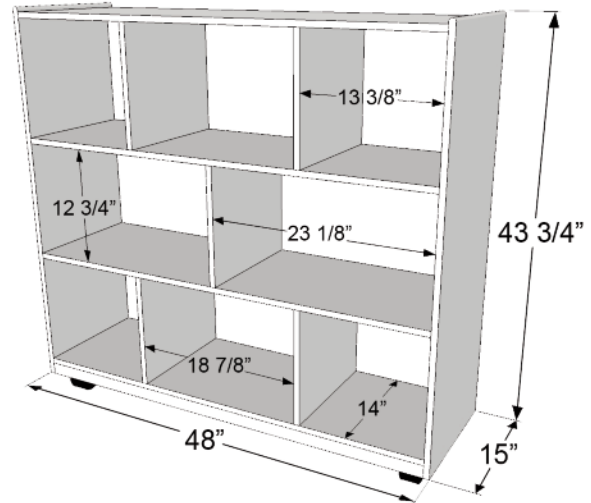

WD14200
Single Mobile Storage 42" H
42" H x 48" W x 15" D

GREENGUARD® Children & Schools certified. All surfaces and back are 100% Healthy Kids™ Plywood with our exclusive Tuff-Gloss™ UV finish. Fully assembled on casters. Lifetime warranty. 42"H x 48"W x 15"D.