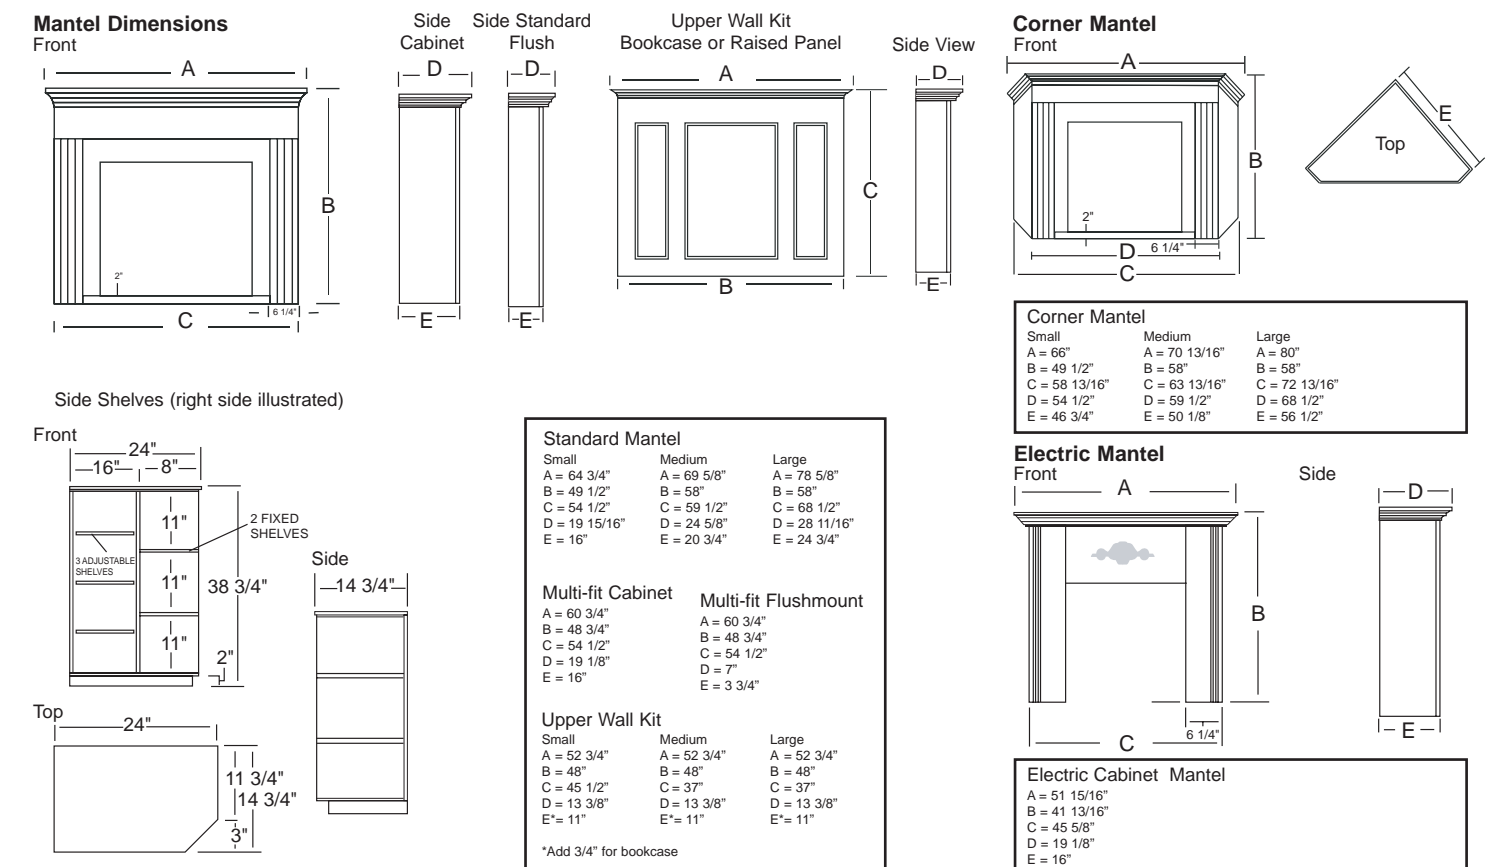

* Cabinets, Mantels, Stove Boards and Hearth Pads are manufactured to specified dimensions. Napoleon is not liable for walls and floors that are not straight or level. Final trimming is the responsibility of the purchaser.

Consult your owner's manual for complete instructions and proper clearance to combustible materials. Check all local and national building codes and gas regulations. All specifications are subject to change without prior notice due to on-going product improvement. Napoleon® is a registered trademark of Wolf Steel Ltd. Products may not be exactly as shown.

HPBA, HPBAC, ISO 9001-2000 logos and contact information: 103 Miller Drive, Crittenden, Kentucky, USA 41030; 24 Napoleon Road, Barrie, Ontario, Canada L4M 4Y8; 7200 Trans Canada Highway, Montreal, Quebec, Canada H4T 1A3. Phone: 705-721-1212 • Fax: 705-722-6031. www.napoleonfireplaces.com • www.fireplacedesignstudio.com