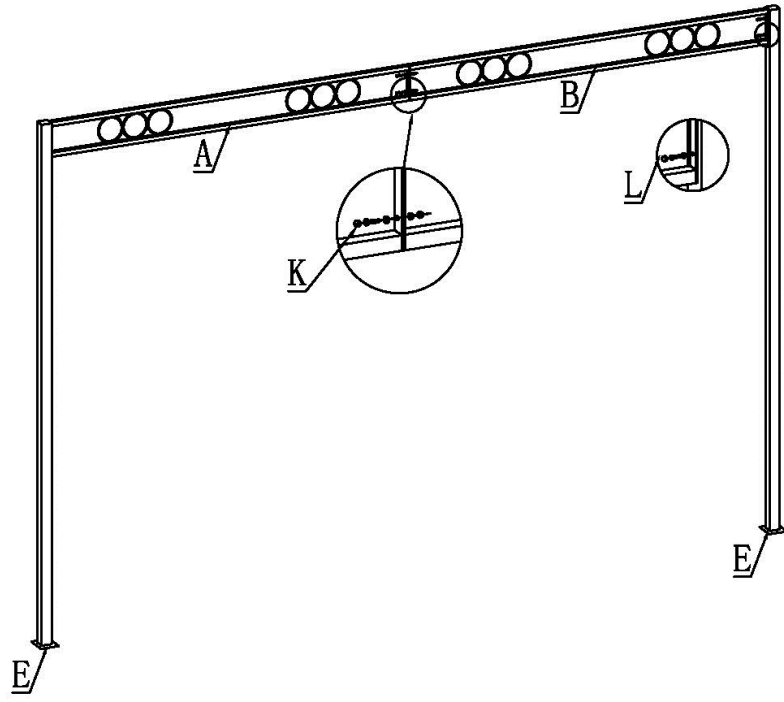

4359- WALL MOUNTED GAZEBO

A	1					
B	1					
C	1					
D	1					
E	2					
G	2					
H	2					
I	1					
J	8					
K	4		L	22		
M	8		N	4		
O	1		P	2		
Q	2			1		1

The Gazebo is intended to provide shade from direct sunlight only and not protection from the harsher elements such as rain and wind. The fabric should always be removed in such conditions or when the item is not in use in case the weather should change for the worse.