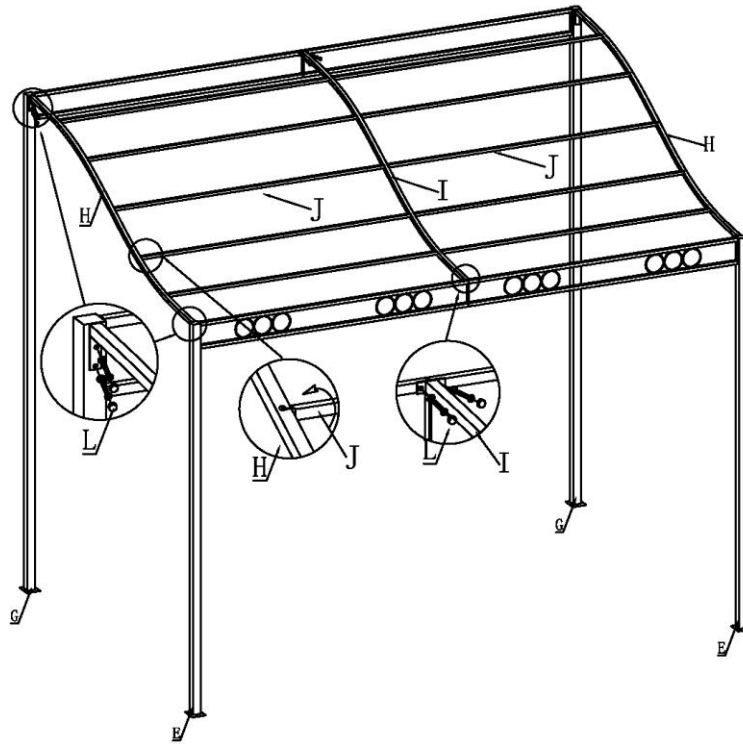

4359- WALL MOUNTED GAZEBO

A	1					
B	1					
C	1					
D	1					
E	2					
G	2					
H	2					
I	1					
J	8					
K	4		L	22		
M	8		N	4		
O	1		P	2		
Q	2			1		1

The Gazebo is intended to provide shade from direct sunlight only and not protection from the harsher elements such as rain and wind. The fabric should always be removed in such conditions or when the item is not in use in case the weather should change for the worse.