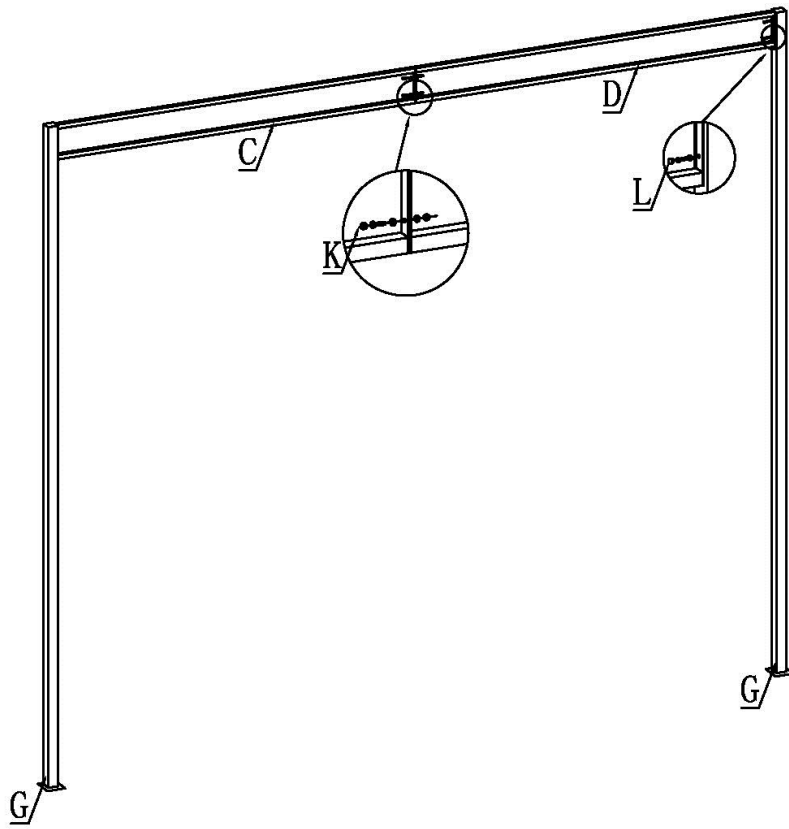

4359- WALL MOUNTED GAZEBO

A	1					
B	1					
C	1					
D	1					
E	2					
G	2					
H	2					
I	1					
J	8					
K	4		L	22		
M	8		N	4		
O	1		P	2		
Q	2			1		1

The Gazebo is intended to provide shade from direct sunlight only and not protection from the harsher elements such as rain and wind. The fabric should always be removed in such conditions or when the item is not in use in case the weather should change for the worse.