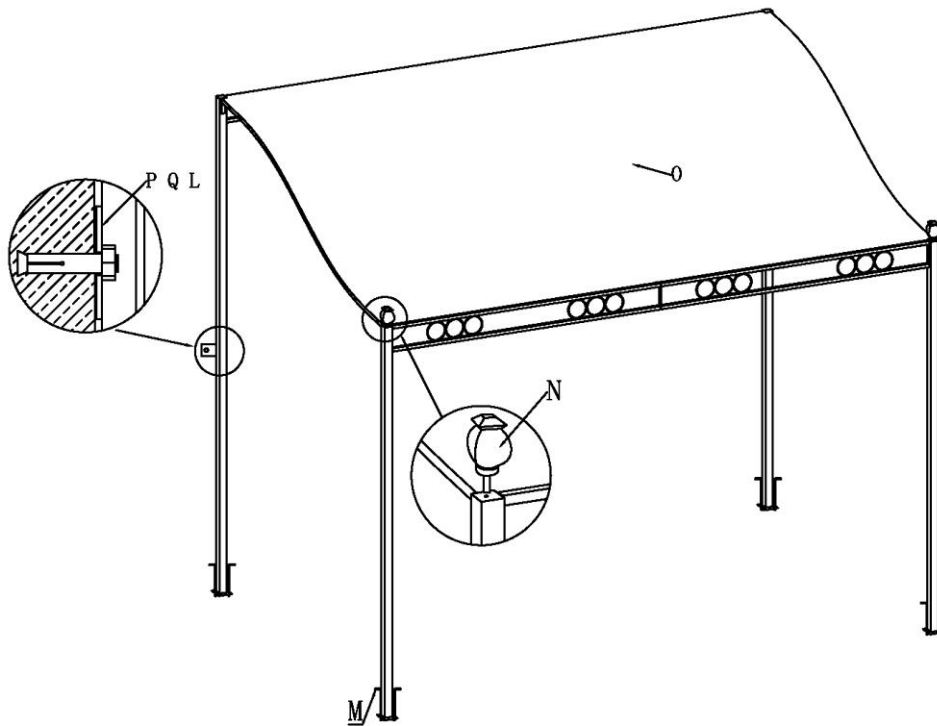

4359- WALL MOUNTED GAZEBO

A	1					
B	1					
C	1					
D	1					
E	2					
G	2					
H	2					
I	1					
J	8					
K	4		L	22		
M	8		N	4		
O	1		P	2		
Q	2			1		1

The Gazebo is intended to provide shade from direct sunlight only and not protection from the harsher elements such as rain and wind. The fabric should always be removed in such conditions or when the item is not in use in case the weather should change for the worse.