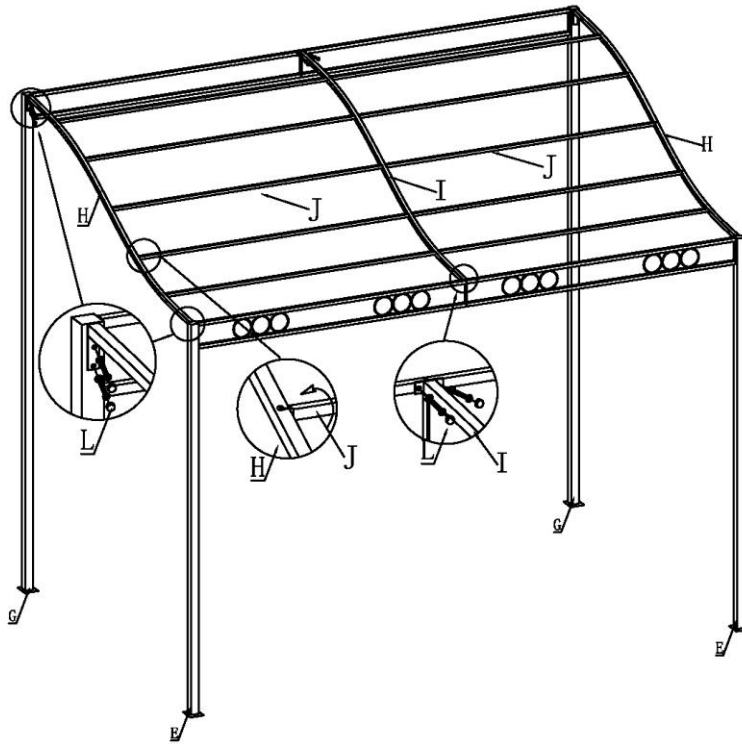

4368 – WALL MOUNTED GAZEBO

A	1				
B	1				
C	1				
D	1				
E	2				
G	2				
H	2				
I	1				
J	10				
K	4		L	22	
M	8		N	4	
O	1		P	2	
Q	2			1	

The Gazebo is intended to provide shade from direct sunlight only and not protection from the harsher elements such as rain and wind. The fabric should always be removed in such conditions or when the item is not in use in case the weather should change for the worse.