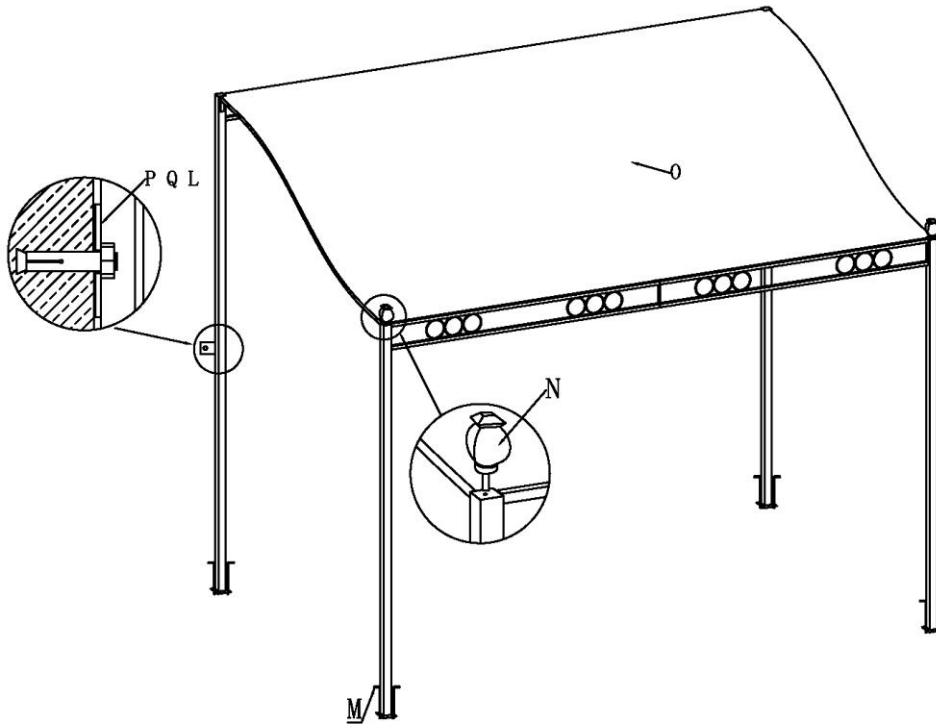

4368 – WALL MOUNTED GAZEBO

A	1				
B	1				
C	1				
D	1				
E	2				
G	2				
H	2				
I	1				
J	10				
K	4		L	22	
M	8		N	4	
O	1		P	2	
Q	2			1	

The Gazebo is intended to provide shade from direct sunlight only and not protection from the harsher elements such as rain and wind. The fabric should always be removed in such conditions or when the item is not in use in case the weather should change for the worse.