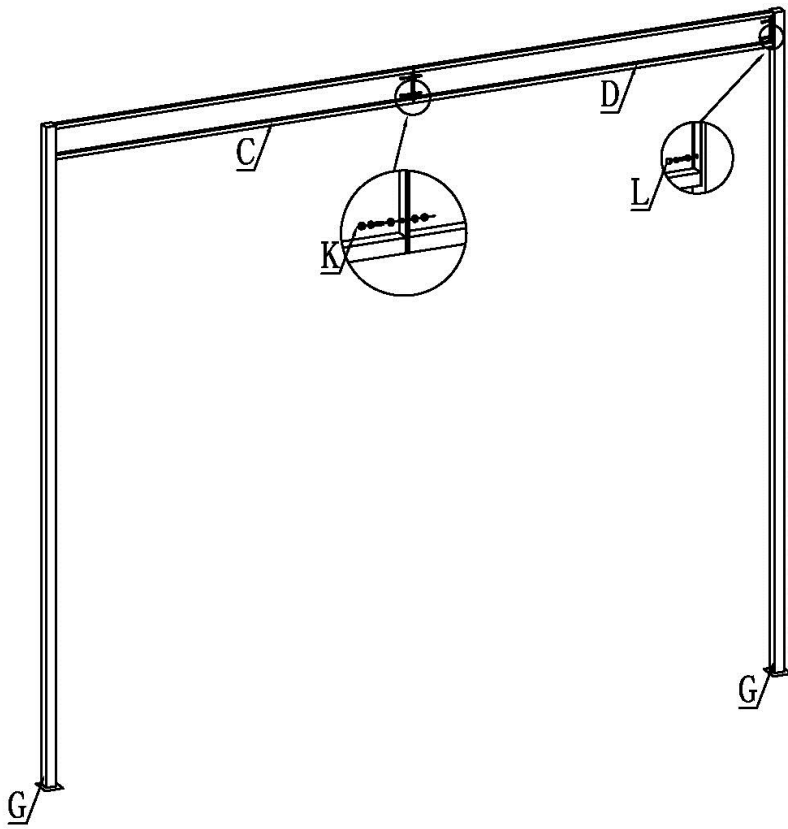

4368 – WALL MOUNTED GAZEBO

A	1				
B	1				
C	1				
D	1				
E	2				
G	2				
H	2				
I	1				
J	10				
K	4		L	22	
M	8		N	4	
O	1		P	2	
Q	2			1	

The Gazebo is intended to provide shade from direct sunlight only and not protection from the harsher elements such as rain and wind. The fabric should always be removed in such conditions or when the item is not in use in case the weather should change for the worse.