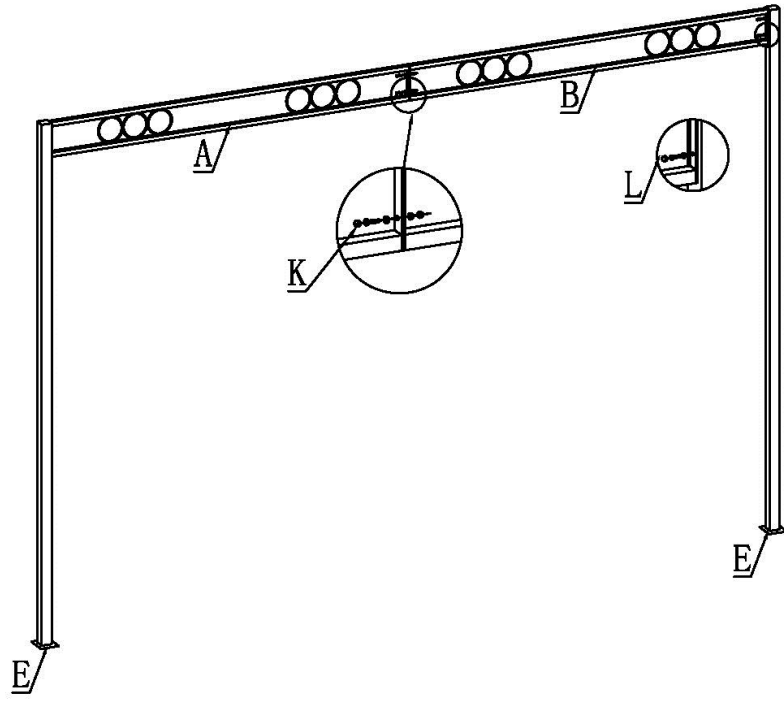

4368 – WALL MOUNTED GAZEBO

A	1				
B	1				
C	1				
D	1				
E	2				
G	2				
H	2				
I	1				
J	10				
K	4		L	22	
M	8		N	4	
O	1		P	2	
Q	2			1	

The Gazebo is intended to provide shade from direct sunlight only and not protection from the harsher elements such as rain and wind. The fabric should always be removed in such conditions or when the item is not in use in case the weather should change for the worse.