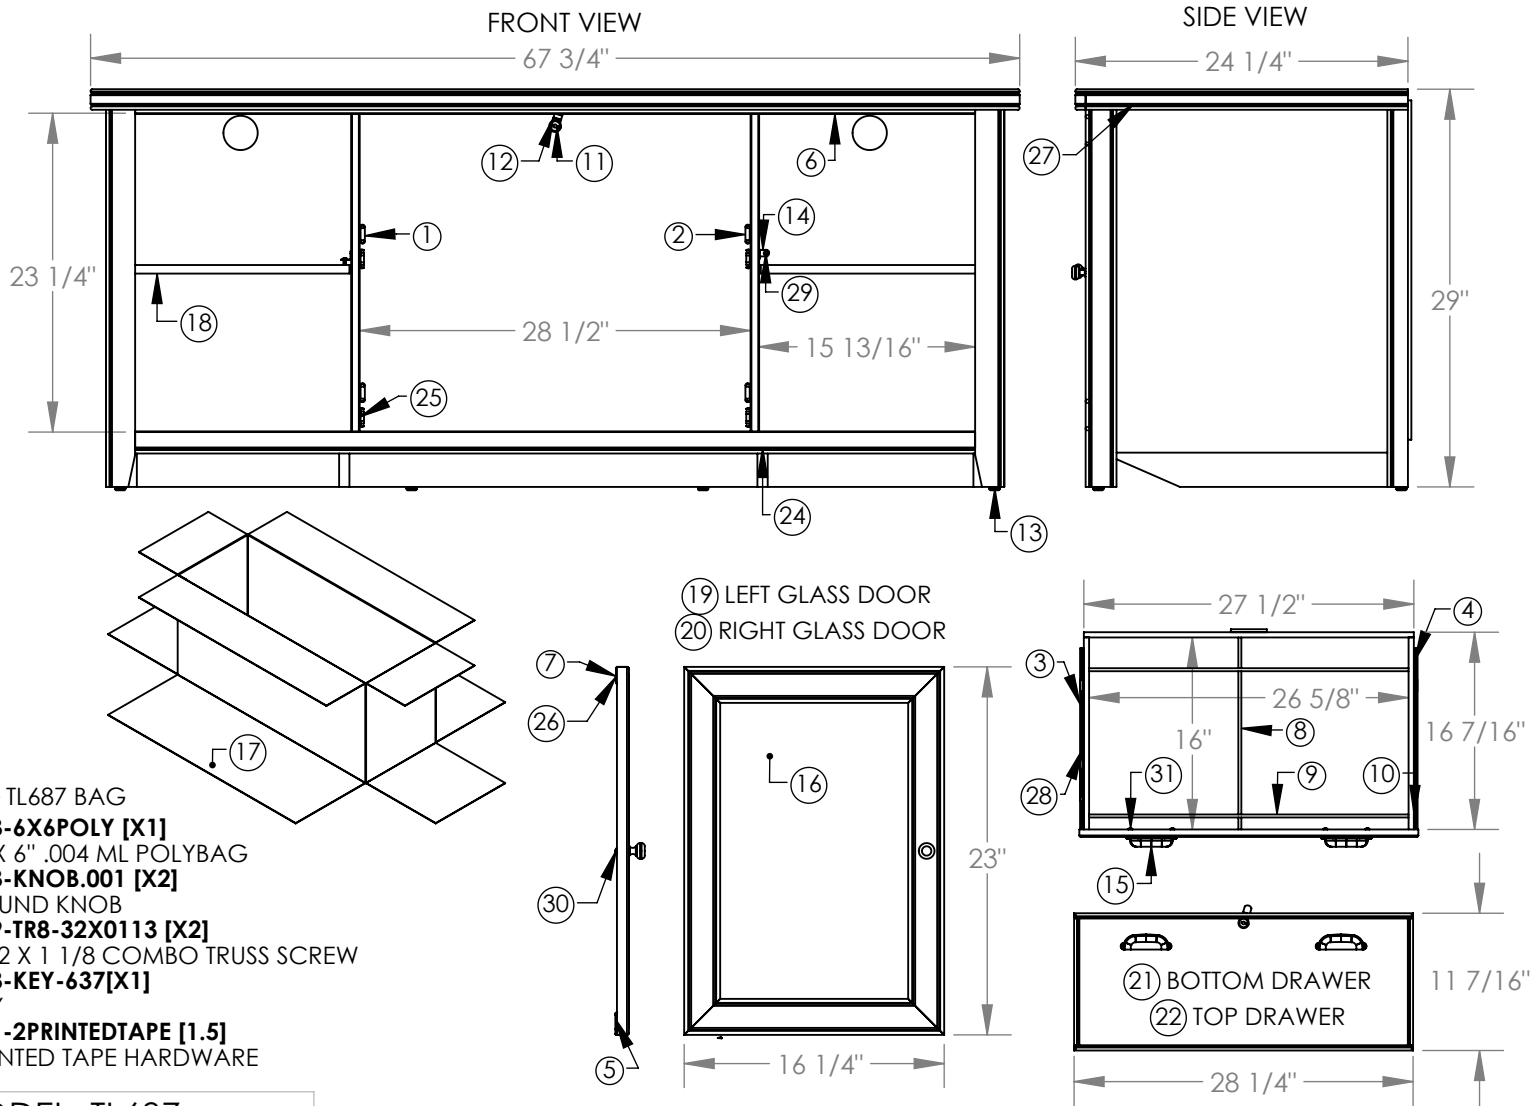

TL687 -PART LIST

NUMBER	PART NUMBER	DESCRIPTION	# PER SKU
1	P02-FULL16ACL	16" PROGRESSIVE FULL EXTENSION CASE LEFT	2
2	P02-FULL16ACR	16" PROGRESSIVE FULL EXTENSION CASE RIGHT	2
3	P02-FULL16ADL	16" PROGRESSIVE FULL EXTENSION DRAWER LEFT	2
4	P02-FULL16ADR	16" PROGRESSIVE FULL EXTENSION CASE RIGHT	2
5	P02-WD.LOROLLER	LOWER ROLLER FOR SLIDING DOOR	4
6	P02-WD.TRACKB	TRACK BLACK FOR SLIDING DOOR (3 METER)	2
7	P02-WD.UPSLIDER	UPPER SLIDER FOR SLIDING DOOR	4
8	P03-FILE.B.16	FILE BARS - 16 11/16 (EA)	2
9	P03-FILE.B.27A	FILE BARS - 27 3/16 (EA)	4
10	P03-FILE.B.CAP	FILE BARS BLACK CAP	4
11	P03-LOCK.0138B	CAM LOCK 1 3/8" BLACK	1
12	P03-LOCK.CAMZ	CAM "Z" OFFSET CAM	1
13	P03-NL.GLD.NYL	5/8" PLASTIC NAIL GLIDE	8
14	P03-SP.SH.PIN	SPECIAL SHELF SUPPORT/BLACK	8
15	P03-TL.PULL01	TL LARGE HANDLE BRENTWOOD DARK/REGULAR HILITE	4
16	P04-CT1263X1938	3/16" CLEAR TEMPERED GLASS 12 5/8 X 19 3/8	2
17	P07-T687.BOX	BOX TL687	1
18	P11-120-112-01	ADJUSTABLE SHELF	2
19	P12-072-112-01	LEFT GLASS DOOR	1
20	P12-073-112-02	RIGHT GLASS DOOR	1
21	P12-092-112-01	BOTTOM FILE DRAWER	1
22	P12-097-112-01	TOP FILE DRAWER	1
23	P12-960-112-01	HARDWARE BAG	1
24	P29-DRYW06X0125	6 X 1 1/4" P-BUGLE DRYWALL	2
25	P29-EURO6.3X14M	14 MM EUROSREW (GUIA)	8
26	P29-FLT06X0063	6 X 5/8 PHIL FLAT PBS BLACK	16
27	P29-MODZ08X0125	#8 X 1 1/4 PHIL RND WASHER SCREW	26
28	P29-PANB06X0031	6 X 5/16 PHIL PAN BLACK SCREW	24
29	P29-PANB06X0044	6 X 7/16 PHIL PAN BLACK SCREW	8
30	P29-TR8-32X0113B	8-32 X 1 1/8 COMBO TRUSS SCREW (BLACK)	2
31	P29-TR8-34X0063B	8-34 X 5/8 COMBO TRUSS SCREW (BLACK)	8

- (23) TL687 BAG
- P33-6X6POLY [X1]**
- 6" X 6" .004 ML POLYBAG
- P03-KNOB.001 [X2]**
- ROUND KNOB
- P29-TR8-32X0113 [X2]**
- 8-32 X 1 1/8 COMBO TRUSS SCREW
- P03-KEY-637[X1]**
- KEY
- P31-2PRINTEDTAPE [1.5]**
- PRINTED TAPE HARDWARE

MODEL: TL687