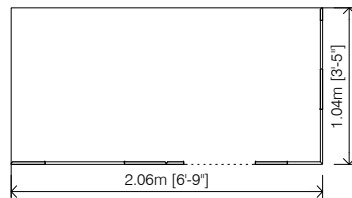

Corner option 3 Walls