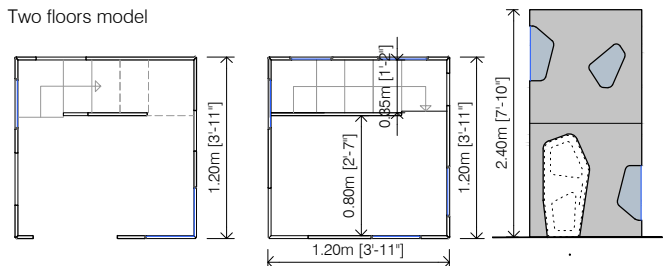

Two floors model