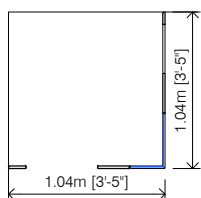

Corner option 2 Walls