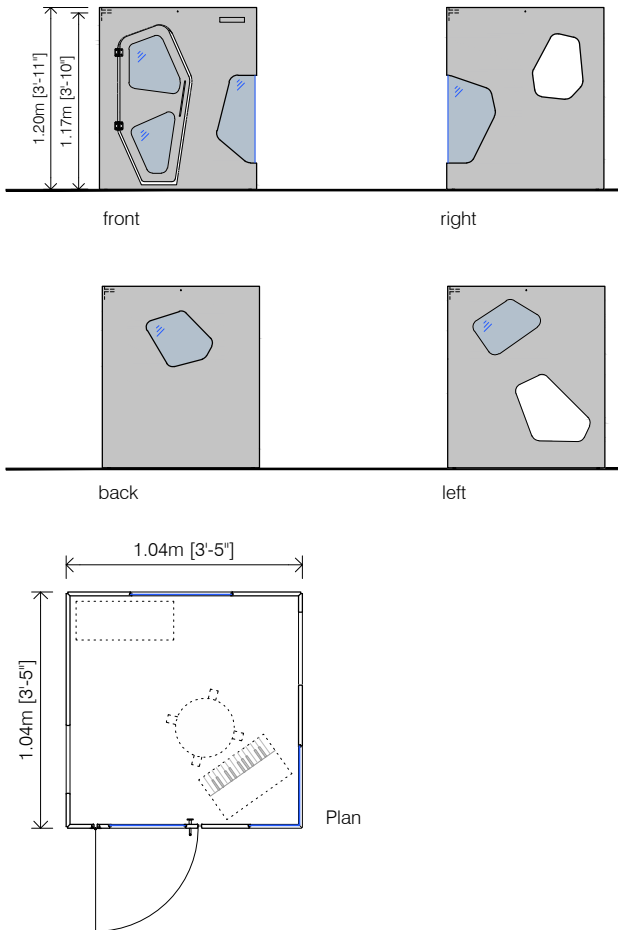

Openings:

there are a total of 5 openings, 3 with methacrylate, 2 opened.

Assembly:

Assembly is very simple. In 25' will be ready to play.

Total weight:

74Kg (163 lbs)

Dimensions (W x D x H):

1,05x1,05x1,20m (3'-5"x3'-5"x3'-11")

Recommended age:

- From 3 to 7 years old.

OPTIONAL EXTRAS:

- Painted edges. For a better finishing, we can paint the edges of the door and the 2 opened windows.

RELATED PRODUCTS:

- Corner version with 2 Walls. This playhouse is same measure, but just made with 2 walls to install in a corner of a room. Roof not included but optional.

- Corner version with 3 Walls. This playhouse is bigger, but just made with 3 walls to install in a corner of a room. Roof not included but served with a long wood to increase stiffness on the two continuous walls.