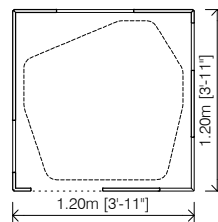

RELATED PRODUCTS:

Normal configuration