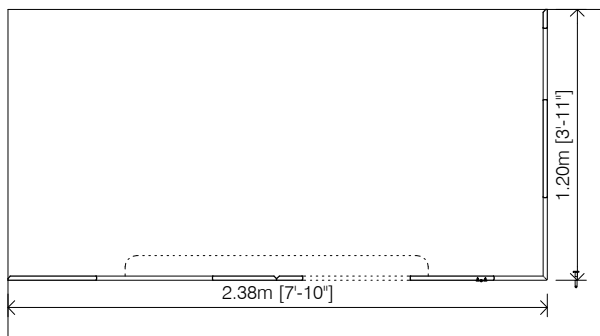

KYOTO INDOOR 3W

Inspired by Japanese architecture with a futuristic style. Ideal for children to develop their imagination.

FEATURES:

The Kyoto Indoor will be the star of the children`s playroom. With multiple openings, it will be a safe place to play.

Resistant, easy to assembly, and with all edges rounded.

Corner model to install in existing walls, so only 3 walls needed for a big playhouse.

TECHNICAL SPECIFICATIONS:

Materials:

The indoor children playhouses are made up of four outside walls and an opened roof. The main material is MDF wooden boards (Medium Density Fiberboard) coated with melamine on white and lacquered on white RAL9010, 19mm thick. The hardware is made of steel.

Openings:

there are a total of 5 openings; one of them is to enter, and another located on the corner.

Assembly:

Fitting system to existing walls are not supplied.

Assembly is very simple. In 15' will be ready to play.

Total weight:

24 Kg (53 lbs)

Dimensions (W x D x H):

1,05x1,05x1,20m (3'-5"x3'-5"x3'-11")

Recommended age:

- From 3 to 7 years old.

Floor plan