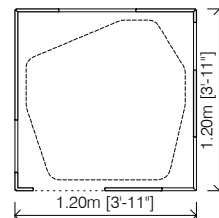

KYOTO INDOOR 2W

Inspired by Japanese architecture with a futuristic style. Ideal for children to develop their imagination.

FEATURES:

The Kyoto Indoor will be the star of the children`s playroom. With multiple openings, it will be a safe place to play.

Hard, easy to assembly and with all rounded edges.

Corner model to install in existing walls, so only 2 walls needed.

TECHNICAL SPECIFICATIONS:

Materials:

The indoor childrens playhouses are made up of four outside walls and a horizontal roof. The main material is black MDF wooden boards (Medium Density Fiberboard) coated with melamine on white, 19mm thick.

The hardware is made of steel.

Openings:

There are a total of 3 openings; one of them is to enter, and another located on the corner.

Assembly:

Fitting system to existing walls are not supplied.

Assembly is very simple. In 15' will be ready to play.

Total weight:

33 Kg (53 lbs)

Dimensions (W x D x H):

1,05x1,05x1,20m (3'-5"x3'-5"x3'-11")

Recommended age:

- From 3 to 7 years old.

OPTIONAL EXTRAS:

- Roof. We can also provide a full roof on white wood.

RELATED PRODUCTS:

Corner option 2 Walls