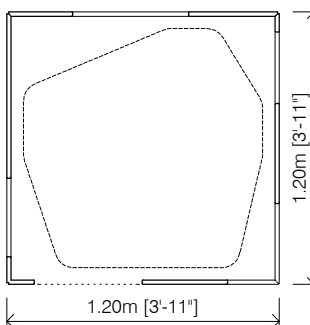

High Security Standards
Best quality
Nordic Pedagogy