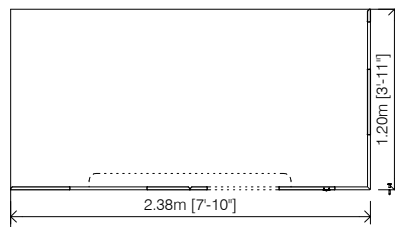

Openings:

there are a total of 6 openings; one of them is to enter, and another located on the corner.

Assembly:

Assembly is very simple. In 15' will be ready to play.

Total weight:

65 kg (146 lbs)

Dimensions (W x D x H):

1,20x1,20x1,20m (3'-11"x3'-11"x3'-11")

Recommended age:

- From 3 to 7 years old.

OPTIONAL EXTRAS:

- Roof. We can also provide a full roof on white wood.

RELATED PRODUCTS:

Corner option 3 Walls

Corner option 2 Walls