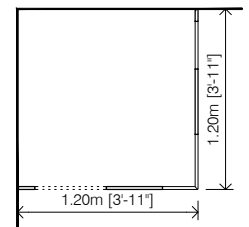

Openings:

there are a total of 6 openings; one of them is to enter, and another located on the corner.

Assembly:

Assembly is very simple. In 15' will be ready to play.

Total weight:

65 kg (146 lbs)

Dimensions (W x D x H):

1,20x1,20x1,20m (3'-11"x3'-11"x3'-11")

Recommended age:

- From 3 to 7 years old.

OPTIONAL EXTRAS:

- Roof. We can also provide a full roof on white wood.

RELATED PRODUCTS:

Corner option 3 Walls

Corner option 2 Walls