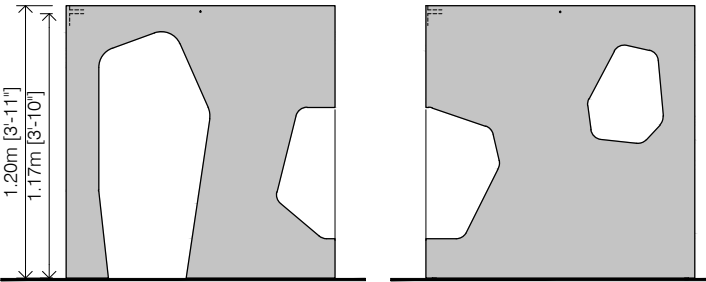

Openings:

there are a total of 6 openings; one of them is to enter, and another located on the corner.

Assembly:

Assembly is very simple. In 15' will be ready to play.

Total weight:

65 kg (146 lbs)

Dimensions (W x D x H):

1,20x1,20x1,20m (3'-11"x3'-11"x3'-11")

Recommended age:

- From 3 to 7 years old.

OPTIONAL EXTRAS:

- Roof. We can also provide a full roof on white wood.

RELATED PRODUCTS:

Corner option 3 Walls

Corner option 2 Walls