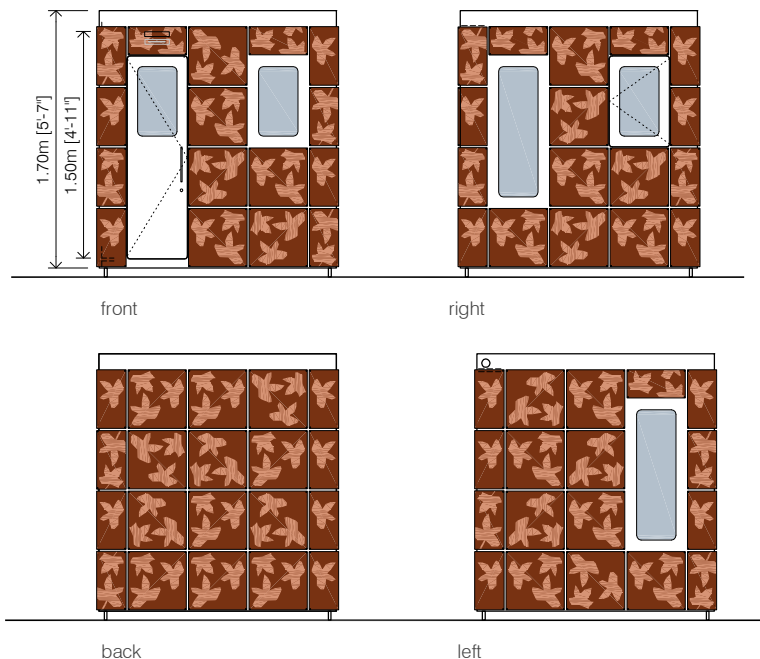

CASAFORUM JUNIOR

Elegant and refined, the finish on the Casaforum Playhouse is applied in an exquisite manner, with transparencies, textures and patterns.

FEATURES:

The outside finish with high shine modular plates gives the house a diversity of shines which allows us to define this house as a sculpture in the garden. Spacious, with a comfortable interior, this playhouse offers a wide variety of distributions as it has one interior wall without windows.

Outside finish:

- The outside finish has an overlay of steel sheets, with holes of different diameters shaped like vine leaves. These sheets are painted using the same technology as in the painting of the bodywork of vehicles: e-coat primer and high-temperature lacquer, for maximum durability.