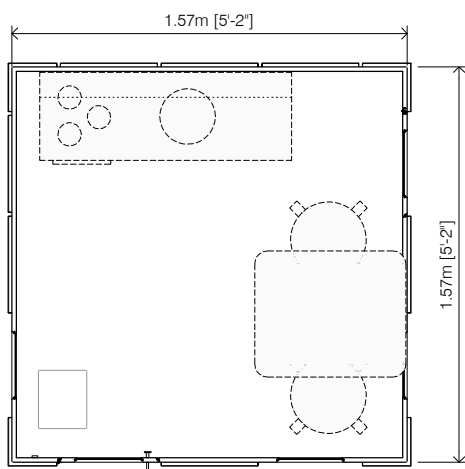

CASAFORUM JUNIOR

Elegant and refined, the finish on the Casaforum Playhouse is applied in an exquisite manner, with transparencies, textures and patterns.

FEATURES:

The outside finish with high shine modular plates gives the house a diversity of shines which allows us to define this house as a sculpture in the garden. Spacious, with a comfortable interior, this playhouse offers a wide variety of distributions as it has one interior wall without windows.

TECHNICAL SPECIFICATIONS:

Materials:

- The main material of this playhouse is Birch plywood. It is a material that is highly resistant since it made of a dense wood and glued with phenolic resins ideal for wet environments.
- Bevelled corners are weather-proof.

Outside finish:

- The outside finish has an overlay of steel sheets, with holes of different diameters shaped like vine leaves. These sheets are painted using the same technology as in the painting of the bodywork of vehicles: e-coat primer and high-temperature lacquer, for maximum durability.

Flooring:

- The indoor flooring is also made of Birch plywood with phenolic glue. The top layer of the floor is finished with a non-slip material, similar to those used on slides and other children's playground equipment.

Roof:

- The roof has thermal insulation and precast waterproof EPDM rubber material with a water drain pipe incorporated from warehouse, to guarantee total water tight closure.

Doors and windows:

- Has one door with design handles and finger protection in the hinge area, one operable window, and 2 stationary windows. All made with methacrylate for safety. The door that opens outward for security reasons.

Total weight:

- 230Kg (507lb)

Recommended age:

- From 3 to 10 years old.

OPTIONAL EXTRAS:

- **Lighting.** The playhouses can be equipped with various interior lighting systems with low voltage lighting made of white warm LED downlight.

In this case it works with 3 3W Recessed lights with optics to choose from, at 12V. The switch is next to the door.

Electrical box under flooring, can be registered from the inside.

- **Soft natural carpet flooring.** A very high-end carpet from the InterfaceFLOOR, and designed for public concurrence. Provided with 50x50cm tufted plain level loop tiles, are very easy to install and clean.

Grey colour with some white and black, model Heuga 727, ref.7901

- **Lock set.** For safety, the door can only be closed from the outside.

- **Guides for curtain.** Supply rails as including parts for corners and curved sliding parts to support the curtain, which is not included.

- **Artificial Grass over roof.** To improve the finish of the exterior roof, it's possible to cover the roof with artificial grass, or white marble gravel.

High Security Standards
Best quality
Nordic Pedagogy