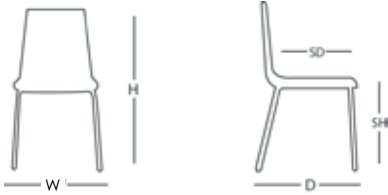

Miami Side Chair

SC207382

W:18" D:24" H:35" SH:18" SD:18"

Outdoor/Indoor Stacking Side Chair

Frame:
Powder Coated Aluminum
Seat & Back:
Resin Wicker (HDPE)
UV Resistant

Stackability: 6

Quick Ship Finishes

Espresso Weave