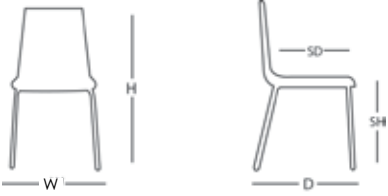

Phoenix Side Chair

SC156A

W:17" D:18" H:31" SH:17" SD:16"

Outdoor/Indoor Stacking Side Chair

Material:
Injection Moulded Resin

Stackability: 6

Quick Ship Finishes

GREEN