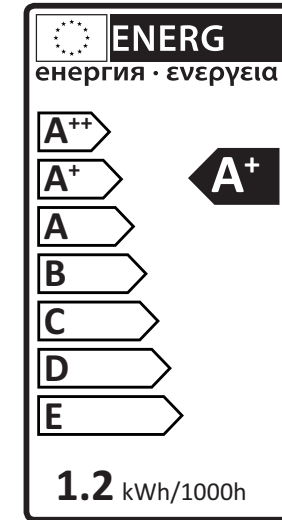

Hybra

4015601

2 Watt On/Off 10.000 Failure < 5% after 1000h
 45 Lumen Non dimmable Failure < 10% after 6000h
 8000 Kelvin Instant full light Flux > 80% after 6000h
 20.000 Hours Power factor > 0,5 CRI > 65

LED unit 12x LED
 12V 2W
 white
 Art. nr.1067101

Ac285

GS039 (Frosted)

RB037

4x SM086-1

AC115