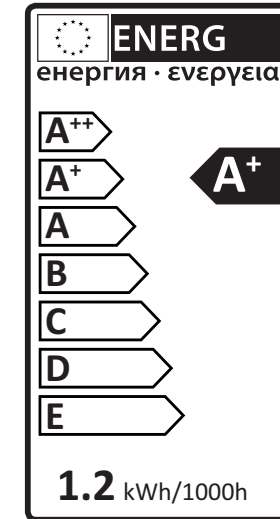

Elara

4042601

2 Watt	On/Off 10.000	Failure 5% after 1000h
43 Lumen	Non dimmable	Failure 10% after 6000h
3000 Kelvin	Instant full light	Flux 80% after 6000h
20.000 Hours	Power factor 0,5	CRI 65

LED unit 12x LED
12V 2W
warm white
Art. nr. 1068101