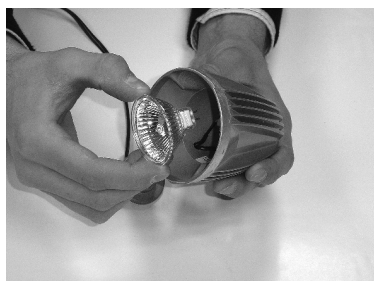

Dominus

3073051

20 Watt 1000 Hours Power factor > 0,5
 178 Lumen Dimmable CRI > 65
 3000 Kelvin Instant full light

MR16 12V 20W
GU5.3
Art. nr.6049101

MI3301 - 20131015

Garden Lights
www.garden-lights.nl

Garden Lights
www.garden-lights.nl

Note:
For use with MR16 power LED 12V 6W GU5.3 (Art. 6157011) remove reflector.