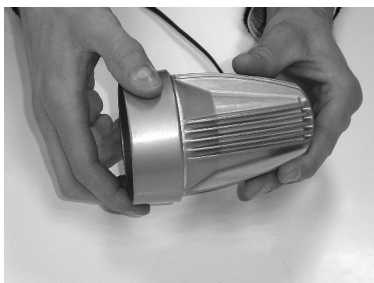

Dominus

3073051

20 Watt 1000 Hours Power factor > 0,5
 178 Lumen Dimmable CRI > 65
 3000 Kelvin Instant full light

MR16 12V 20W
GU5.3
Art. nr.6049101

MI3301 - 20131015

Garden Lights
www.garden-lights.nl

Garden Lights
www.garden-lights.nl

Note:
For use with MR16 power LED 12V 6W GU5.3 (Art. 6157011) remove reflector.