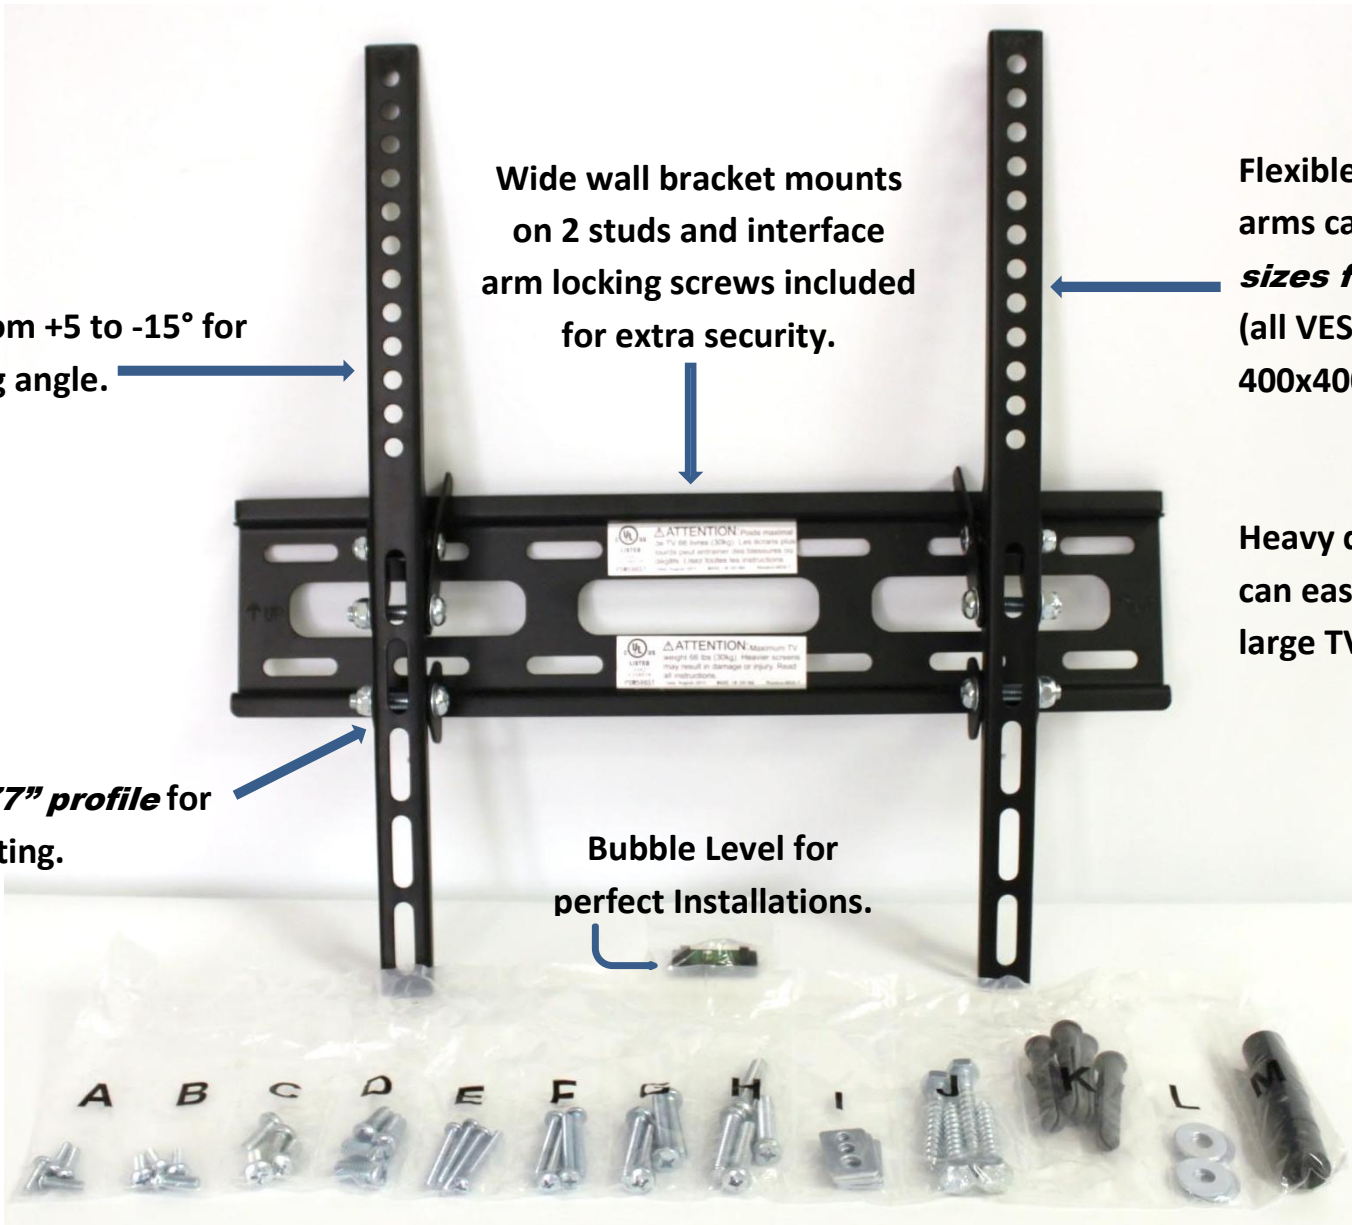

# MDS-T Medium Double Stud Tilt Mount

TV can be tilted from +5 to -15° for an optimal viewing angle.

Wide wall bracket mounts on 2 studs and interface arm locking screws included for extra security.

Flexible TV interface arms can handle **TV sizes from 26" – 46"** (all VESA patterns up to 400x400).

Heavy duty steel frame can easily support your large TV up to 66 lbs.

**Wall hugging 1.77" profile** for streamlined mounting.

Bubble Level for perfect Installations.

All parts included for easy and secure installation into wood studs, concrete or stone walls. All screws required to attach the TV interface arms to the TV are included.