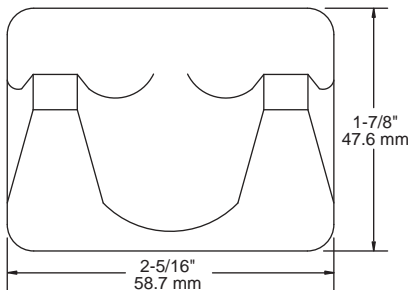

TECHNICAL DATA

Ventura™

TOWEL RING

MATERIALS: Post - Zinc Die Cast
Ring - Aluminum
Wall Plate - Steel, Zinc Plated

INSTALLATION: Mount wall plate bracket(s) per installation instructions with supplied fasteners. Slip product over wall plate(s) and tighten set screws until secure.

SPECIFICATION: Surface mounted towel ring shall be model _____
(fill in model number) by Liberty Hardware Manufacturing Corporation.

Ventura™

DOUBLE ROBE HOOK

MATERIALS: Post - Zinc Die Cast
Wall Plate - Steel, Zinc Plated

SPECIFICATION: Surface mounted double robe hook shall be model _____
(fill in model number) by Liberty Hardware Manufacturing Corporation.

Best Value®
Bathware