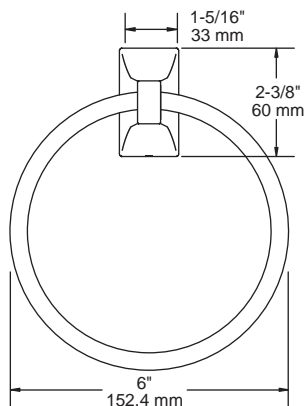

TECHNICAL DATA

Ventura™

TOWEL RING

MATERIALS: Post - Zinc Die Cast
Ring - Aluminum
Wall Plate - Steel, Zinc Plated

INSTALLATION: Mount wall plate bracket(s) per installation instructions with supplied fasteners. Slip product over wall plate(s) and tighten set screws until secure.

SPECIFICATION: Surface mounted towel ring shall be model _____
(fill in model number) by Liberty Hardware Manufacturing Corporation.

Ventura™

DOUBLE ROBE HOOK

MATERIALS: Post - Zinc Die Cast
Wall Plate - Steel, Zinc Plated

SPECIFICATION: Surface mounted double robe hook shall be model _____
(fill in model number) by Liberty Hardware Manufacturing Corporation.

Best Value®
Bathware