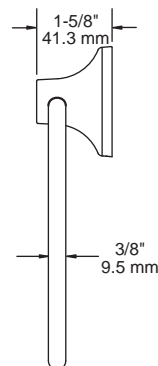

TECHNICAL DATA

Ventura™

TOWEL RING

MATERIALS: Post - Zinc Die Cast
Ring - Aluminum
Wall Plate - Steel, Zinc Plated

INSTALLATION: Mount wall plate bracket(s) per installation instructions with supplied fasteners. Slip product over wall plate(s) and tighten set screws until secure.

SPECIFICATION: Surface mounted towel ring shall be model _____
(fill in model number) by Liberty Hardware Manufacturing Corporation.

Ventura™

DOUBLE ROBE HOOK

MATERIALS: Post - Zinc Die Cast
Wall Plate - Steel, Zinc Plated