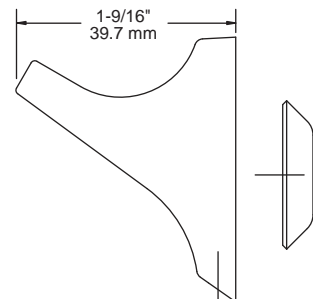

TECHNICAL DATA

Ventura™

TOWEL RING

MATERIALS: Post - Zinc Die Cast
Ring - Aluminum
Wall Plate - Steel, Zinc Plated

INSTALLATION: Mount wall plate bracket(s) per installation instructions with supplied fasteners. Slip product over wall plate(s) and tighten set screws until secure.

SPECIFICATION: Surface mounted towel ring shall be model _____
(fill in model number) by Liberty Hardware Manufacturing Corporation.

Ventura™

DOUBLE ROBE HOOK

MATERIALS: Post - Zinc Die Cast
Wall Plate - Steel, Zinc Plated

SPECIFICATION: Surface mounted double robe hook shall be model _____
(fill in model number) by Liberty Hardware Manufacturing Corporation.

Best Value®
Bathware