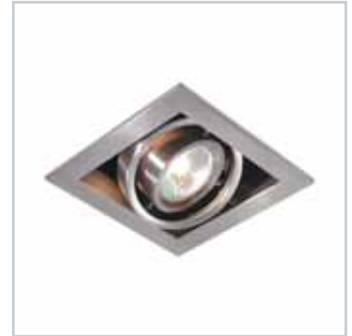

RECESSED FIXTURE

CUBE

CUBG301BS

CARACTERISTICS

For insulated ceiling 50W Max.
For all interior applications
Orientable

FINISH

Brushed chrome

BULB

Halogen

GU10, 50W

Not included

INSTALLATION

Min. clearance above ceiling space: 5 1/8"

For ceiling thickness: 1/2" - 1"

50 W