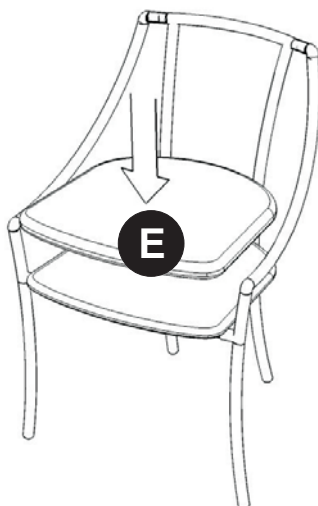

Hardware List

Head Cap Bolt
6 pcs. (+1 extra)

STEP 1

Attach Seat (A) and Leg (B) to Back Frame (D) with Head Cap Bolts.

STEP 2

Attach Leg (C) to unit with Head Cap Bolts.

Turn the Chair to its' upright position.

Place Cushion (E) onto seat. Use the tie-downs on back of Cushion (E) to attach to chair.

Tools required for assembly: Phillips screwdriver

Home Styles Consumer Assistance Line 888-680-7460 and 877-831-0319
servicedesk@homestyles-furniture.com