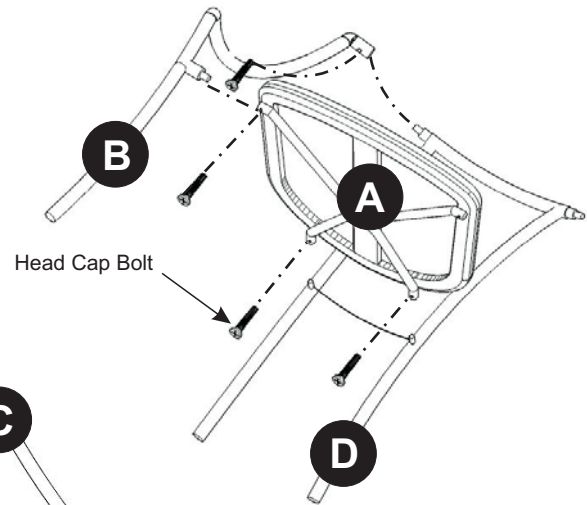

We have taken great care in the design of this product and request that you carefully and strictly follow our assembly instructions to ensure a completed product as it was designed.

Home Styles

Unit Part List

Hardware List

Head Cap Bolt
6 pcs. (+1 extra)

STEP 1

Attach Seat (A) and Leg (B) to Back Frame (D) with Head Cap Bolts.

STEP 2

Attach Leg (C) to unit with Head Cap Bolts.

Turn the Chair to its' upright position.