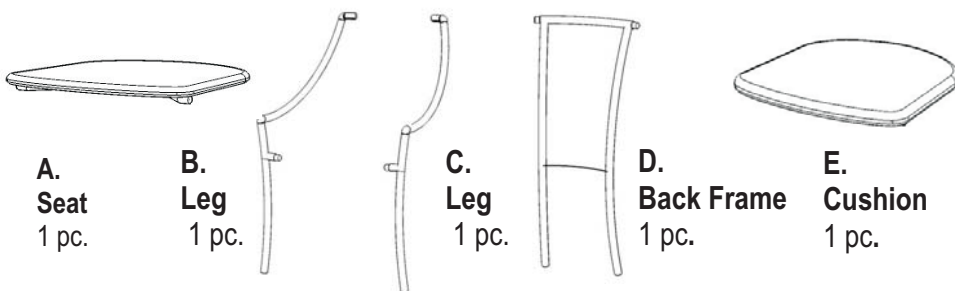

88 5600 80 Laguna Chair (Walnut Brown Woven Vinyl)

IMPORTANT NOTE

Carefully remove all the parts from the carton and put them individually on a soft cloth to prevent scratches or other damages occurring to the parts.

We have taken great care in the design of this product and request that you carefully and strictly follow our assembly instructions to ensure a completed product as it was designed.

Home Styles

Unit Part List

Hardware List

Head Cap Bolt
6 pcs. (+1 extra)

STEP 1

Attach Seat (A) and Leg (B) to Back Frame (D) with Head Cap Bolts.

STEP 2

Attach Leg (C) to unit with Head Cap Bolts.

Turn the Chair to its' upright position.