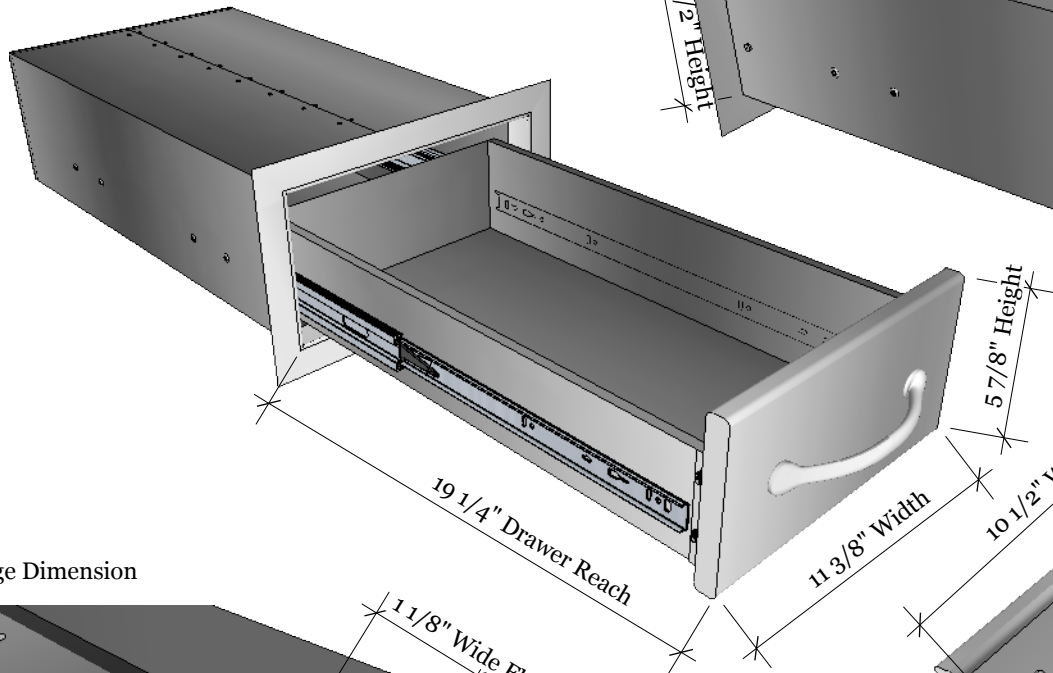

DESCRIPTION
SUN Single Access
Drawer Flush Mount

Single Access Drawer Flush Mount
14" W x 8-1/2" H x 23" D (Product Size)
12-1/4" W x 6-1/2"H(Cut-out)
23 LBS (Weight)

Material Specifications:
304 Stainless Steel
16 Gauge for Frame
20 Gauge for Drawer Cabinet
18 Gauge Galvanized Sheet for
the fully included outside box
Handles are made of Zinc Alloy,
Chrome Plated.

Flange is 1 1/8" Wide

Cut-out Dimensions

Flange Dimension

1 1/8" Wide Flange