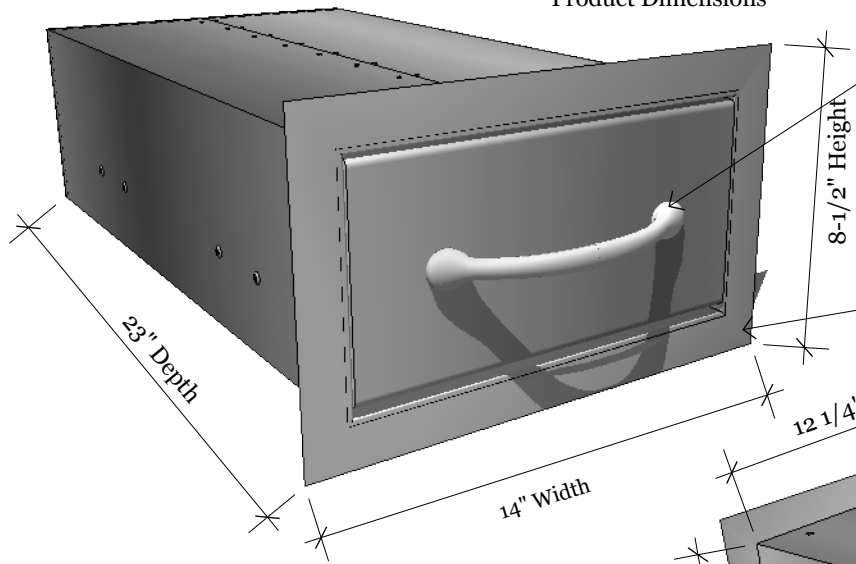

DESCRIPTION
SUN Single Access
Drawer Flush Mount

Single Access Drawer Flush Mount
14" W x 8-1/2" H x 23" D (Product Size)
12-1/4" W x 6-1/2"H(Cut-out)
23 LBS (Weight)

Material Specifications:
304 Stainless Steel
16 Gauge for Frame
20 Gauge for Drawer Cabinet
18 Gauge Galvanized Sheet for
the fully included outside box
Handles are made of Zinc Alloy,
Chrome Plated.

Flange is 1 1/8" Wide

Cut-out Dimensions

Flange Dimension

1 1/8" Wide Flange