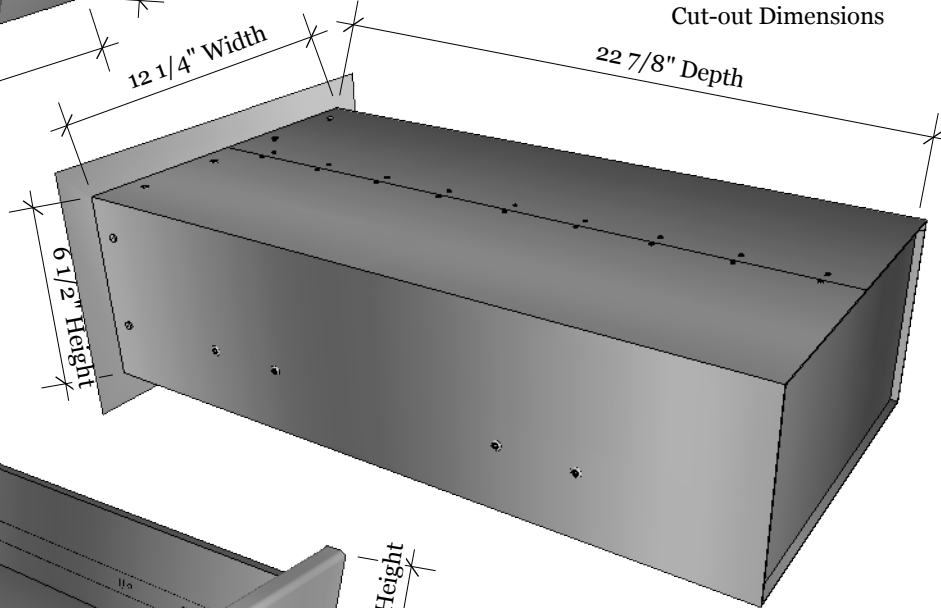

DESCRIPTION
SUN Single Access
Drawer Flush Mount

Single Access Drawer Flush Mount
14" W x 8-1/2" H x 23" D (Product Size)
12-1/4" W x 6-1/2"H(Cut-out)
23 LBS (Weight)

Material Specifications:
304 Stainless Steel
16 Gauge for Frame
20 Gauge for Drawer Cabinet
18 Gauge Galvanized Sheet for
the fully included outside box
Handles are made of Zinc Alloy,
Chrome Plated.

Flange is 1 1/8" Wide

Cut-out Dimensions

Flange Dimension

1 1/8" Wide Flange