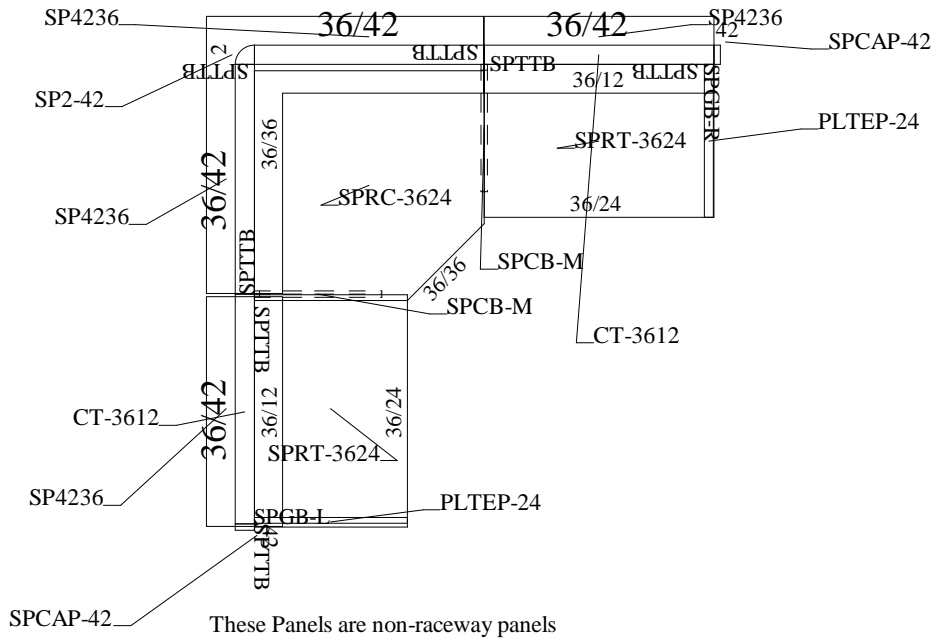

SPACEMAX SPRL7979 Large L Reception

Count	Mfg	Part #	Description	Sell	Extended Sell	Finish	Frame Design
1	OS3	CCT-363612	Corner transaction top for a 36" wide panel				
2	OS3	CT-3612	36" Rectangular transaction top				
2	OS3	PLTEP-24	End panel (Need to Spec 2, SPGB-L or R)				
1	OS3	SP2-42	2 way connector 42" high				
4	OS3	SP4236	36" wide X 42" high fabric panel				
2	OS3	SPCAP-42	End cap 42"				
2	OS3	SPCB-M	Middle cantilever bracket				
1	OS3	SPGB-L	Gable end bracket-left				
1	OS3	SPGB-R	Gable end bracket- right				
1	OS3	SPRC-3624	36" corner worksurface				
2	OS3	SPRT-3624	36" x 24" rectangular work surface				
7	OS3	SPTTB	Counter top bracket				