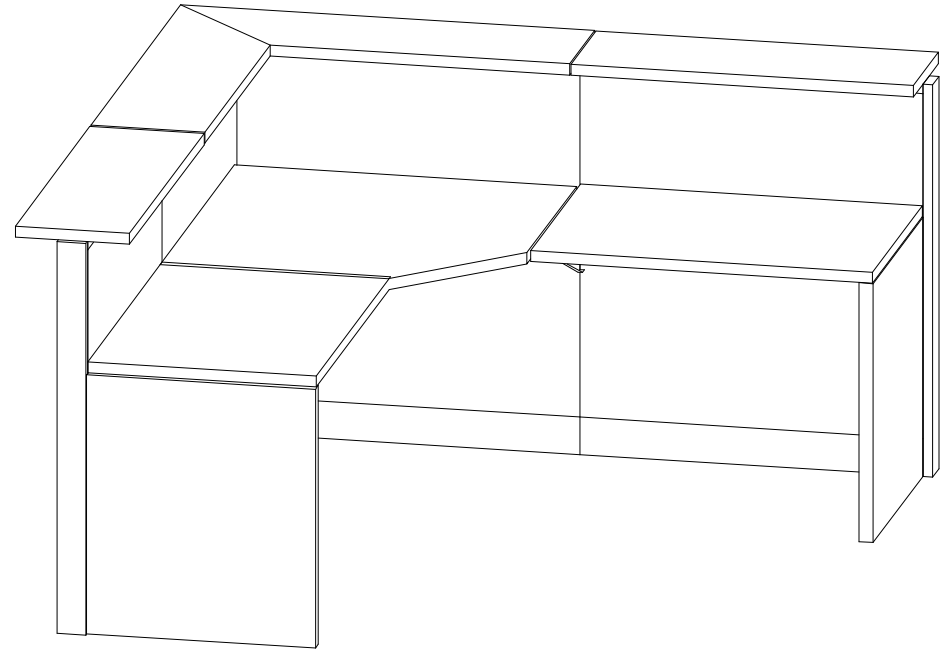

SPACEMAX SPRL7979 Large L Reception

Count	Mfg	Part #	Description	Sell	Extended Sell	Finish	Frame Design
1	OS3	CCT-363612	Corner transaction top for a 36" wide panel				
2	OS3	CT-3612	36" Rectangular transaction top				
2	OS3	PLTEP-24	End panel (Need to Spec 2, SPGB-L or R)				
1	OS3	SP2-42	2 way connector 42" high				
4	OS3	SP4236	36" wide X 42" high fabric panel				
2	OS3	SPCAP-42	End cap 42"				
2	OS3	SPCB-M	Middle cantilever bracket				
1	OS3	SPGB-L	Gable end bracket-left				
1	OS3	SPGB-R	Gable end bracket- right				
1	OS3	SPRC-3624	36" corner worksurface				
2	OS3	SPRT-3624	36" x 24" rectangular work surface				
7	OS3	SPTTB	Counter top bracket				