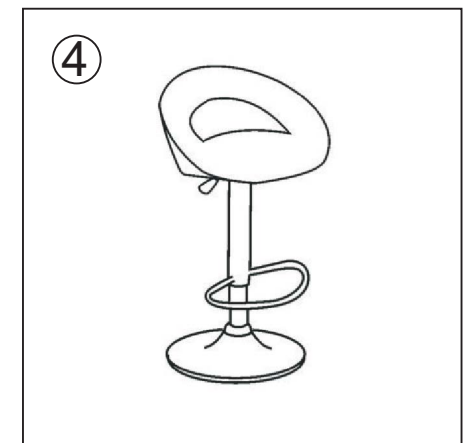

Before beginning assembly, separate all parts and carefully study the parts diagrams below. Review all parts and hardware before disposing of any packaging. You may receive extra hardware with your unit. Call Customer Service for missing hardware.

Parts List

(1)x1 Seat	(5)x4 Screws
(2)x1 Stand	(6)x1 Collar
(3)x1 Base	(7)x1 Allen key
(4)x1 Airlift	

For assistance with assembly or questions contact:
Wayfair Customer Service, 877-WAYFAIR (877-929-3247) | www.wayfair.com

Product Instructions for:

98040

For assistance with assembly or questions contact:
Wayfair Customer Service, 877-WAYFAIR (877-929-3247) | www.wayfair.com