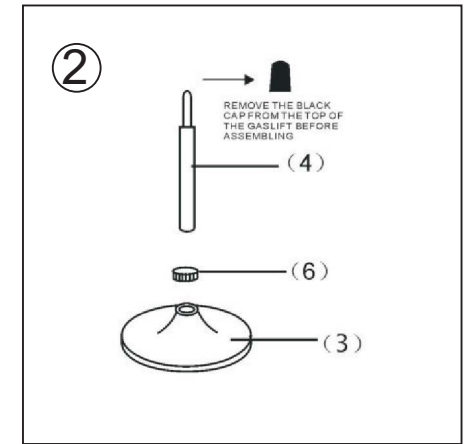

Before beginning assembly, separate all parts and carefully study the parts diagrams below. Review all parts and hardware before disposing of any packaging. You may receive extra hardware with your unit. Call Customer Service for missing hardware.

Parts List

(1)x1 Seat	(5)x4 Screws
(2)x1 Stand	(6)x1 Collar
(3)x1 Base	(7)x1 Allen key
(4)x1 Airlift	

For assistance with assembly or questions contact:
Wayfair Customer Service, 877-WAYFAIR (877-929-3247) | www.wayfair.com

Product Instructions for:

98040

For assistance with assembly or questions contact:
Wayfair Customer Service, 877-WAYFAIR (877-929-3247) | www.wayfair.com