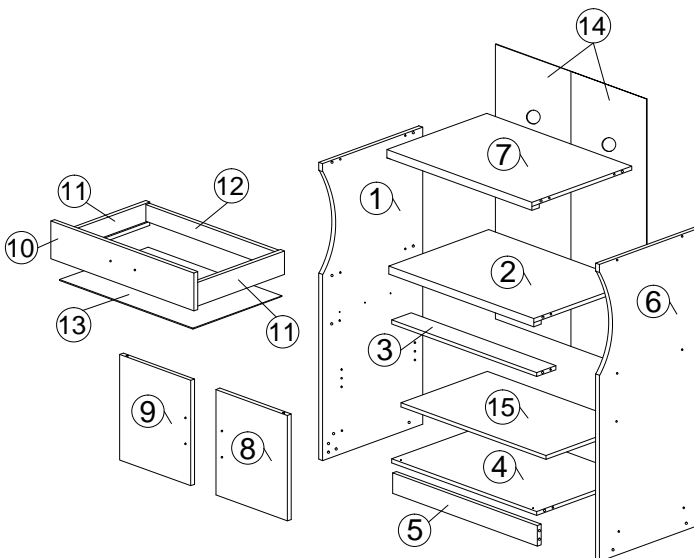

Hodedah
 www.hodedah.com
 support @hodedah.com

HIK 77
L23 5/8" X D16 6/8" X H42 1/8"

PART & HARDWARE LIST

A		PLASTIC DOWEL M8 X 25MM	18
B		CB SCREW M3.5 X 12MM	12
C		CB SCREW M4 X 25MM	2
D		CB SCREW M4 X 35MM	8
E		CSK CAP M6 X 40MM	14
F		POWER NAIL 6/8	44
G		PVC SHELF SUPPORT	4
H		DOOR SUPORT SPRING	4
I		ALLEN KEY	1
J		HANDLE C211 (96MM) - PVC	3
K		P/H SCREW M4 X 20MM	4
L		P/H SCREW M4 X 36MM	2
M		CAP	14
N		902 MAGNET PLATE	2
O		902 MAGNET	2
P		CB M3 X 12MM	2
Q		CASTER WITH STOPPER	2
R		CASTER WIHTOUT STOPPER	2
S		CASTER BOLT	4
T		CASTER NUT	4
U		DRAWER SLIDE 14	1