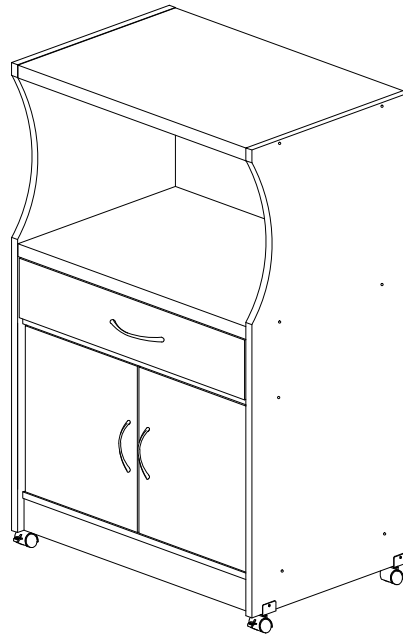

Hodedah
 www.hodedah.com
 support @hodedah.com

HIK 77
L23 5/8" X D16 6/8" X H42 1/8"

PART & HARDWARE LIST

A		PLASTIC DOWEL M8 X 25MM	18
B		CB SCREW M3.5 X 12MM	12
C		CB SCREW M4 X 25MM	2
D		CB SCREW M4 X 35MM	8
E		CSK CAP M6 X 40MM	14
F		POWER NAIL 6/8	44
G		PVC SHELF SUPPORT	4
H		DOOR SUPORT SPRING	4
I		ALLEN KEY	1
J		HANDLE C211 (96MM) - PVC	3
K		P/H SCREW M4 X 20MM	4
L		P/H SCREW M4 X 36MM	2
M		CAP	14
N		902 MAGNET PLATE	2
O		902 MAGNET	2
P		CB M3 X 12MM	2
Q		CASTER WITH STOPPER	2
R		CASTER WIHTOUT STOPPER	2
S		CASTER BOLT	4
T		CASTER NUT	4
U		DRAWER SLIDE 14	1