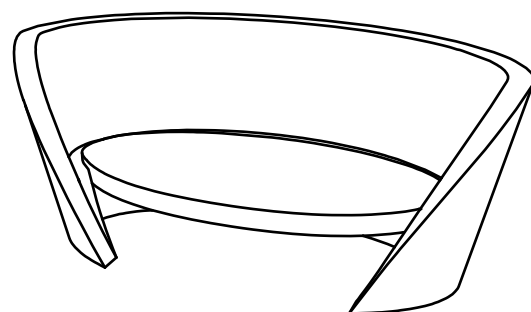

Dimensions in cm and weight in kg

height	seat height	width	depth	weight
74	35	170	84	42

Information on packaging units

weight kg	quantity	volume m3
42,1	1	1,056

Light information

Energy Saving Bulb: 2xE27 - 25W

Linear and essential. The new Rap seat provides a perfect synthesis of the traditional idea of the sofa with the modern nature of polyethylene produced with the rotational mould technique.

Created by SLIDE to Karim Rashid's design, Rap renews our collaboration with great international names, where light and colour is given maximum free rein. The white light-up version is now offered alongside a great variety of other colours.

The linear seat meets the enveloping backrest in this item whose apparently calm nature simply bursts with energy. Karim Rashid has designed this ideal product for both indoor and outdoor furnishing, especially for SLIDE.