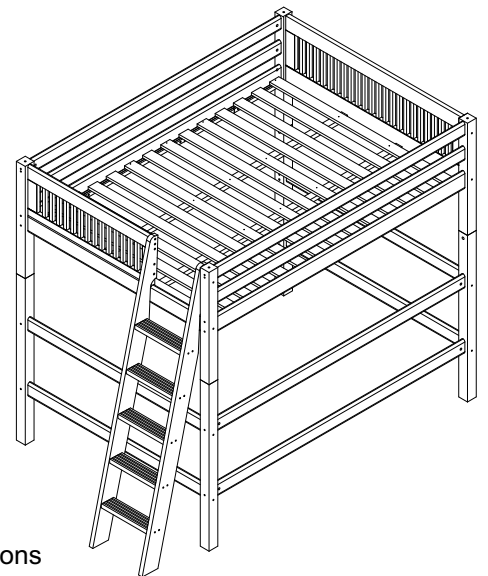

1. SKU#
2. 1x 4121/2/3 Camaflexi posts for head board + Hardware
   - 1x 4221/2/3 Camaflexi Rails for Bed with Center Support + Hardware
   - 3x 4411/2/3 Camaflexi full length guard rails + Hardware
   - 1x 6710 Camaflexi ladder full + support + Hardware
   - 1x 4811F/2F/3F Camaflexi high loft bed kit - twin + Hardware + Assembly Instructions
   - 1x 4911/2/3 Camaflexi ladder for hogh loft bed + Hardware
   - 1x 6111/2/3 Camaflexi full mission style head boards for lateral + Hardware + Assembly Instructions

36 min