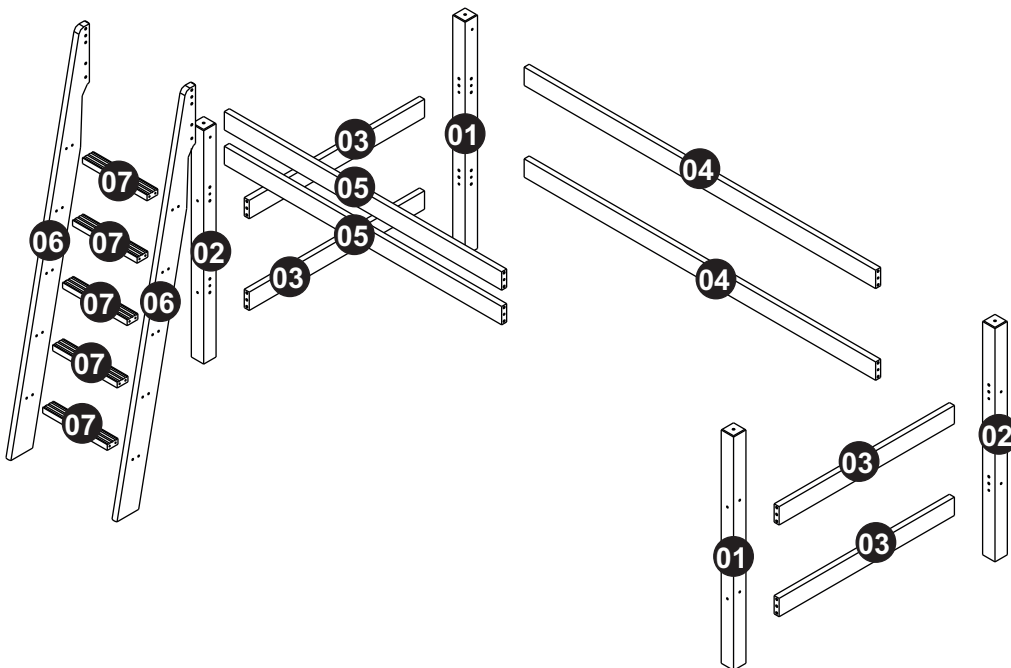

“ Parts and Hardware list,”HIGH LOFT EXTENDER KIT”:
Please confirm all parts available!”

The hardware is located in several part cartons as indicated below:

Hardware - Carton SKU# E4811F/2F/3F

A  16Pc ø3/8" x 1 9/16"	B  02Pc ø1/4" X 4 1/4"	C  02Pc ø1/4"X5/8"	D  08Pc ø5/16"	E  08Pc ø3/8"
F  01Pc	G  08Pc ø1/4" X 3 7/8"	P  4Pc ø1/4" X 1 9/16"	AH  04 Pcs.	AI  04 Pcs.

Hardware - Carton SKU# E4911/2/3

A  01Pc ø3/8" x 1 9/16"	E  08Pc ø3/8"	F  01Pc	K  2Pc ø1/4" X 3 1/8"	L  1Pc ø1/4"
M  6Pc ø1/8"X3/4"	N  20Pc ø1/4" X 2 5/16"	O  2Pc		

Hardware - Carton SKU# E4411/2/3

A  08Pc ø3/8" x 1 9/16"	B  02Pc ø1/4" X 4 1/4"	C  02Pc ø1/4"X5/8"	F  01Pc
--	---	---	--

Hardware - Carton SKU# E4311/2/3

A  08Pc ø3/8" x 1 9/16"	B  01Pc ø1/4" X 4 1/4"	C  02Pc ø1/4"X5/8"	F  01Pc
---	--	--	---

Total parts + hardware needed for assembly of HIGH LOFT

A  25Pc ø3/8" x 1 9/16"	B  5Pc ø1/4" X 4 1/4"	C  6Pc ø1/4"X5/8"	D  8Pc ø5/16"	E  16Pc ø3/8"
F  2Pc	G  8Pc ø1/4" X 3 7/8"	K  2Pc ø1/4" X 3 1/8"	L  1Pc ø1/4"	M  6Pc ø1/8"X3/4"
N  20Pc ø1/4" X 2 5/16"	O  2Pc	P  4Pc ø1/4" X 1 9/16"	AH  04 Pcs.	AI  04 Pcs.