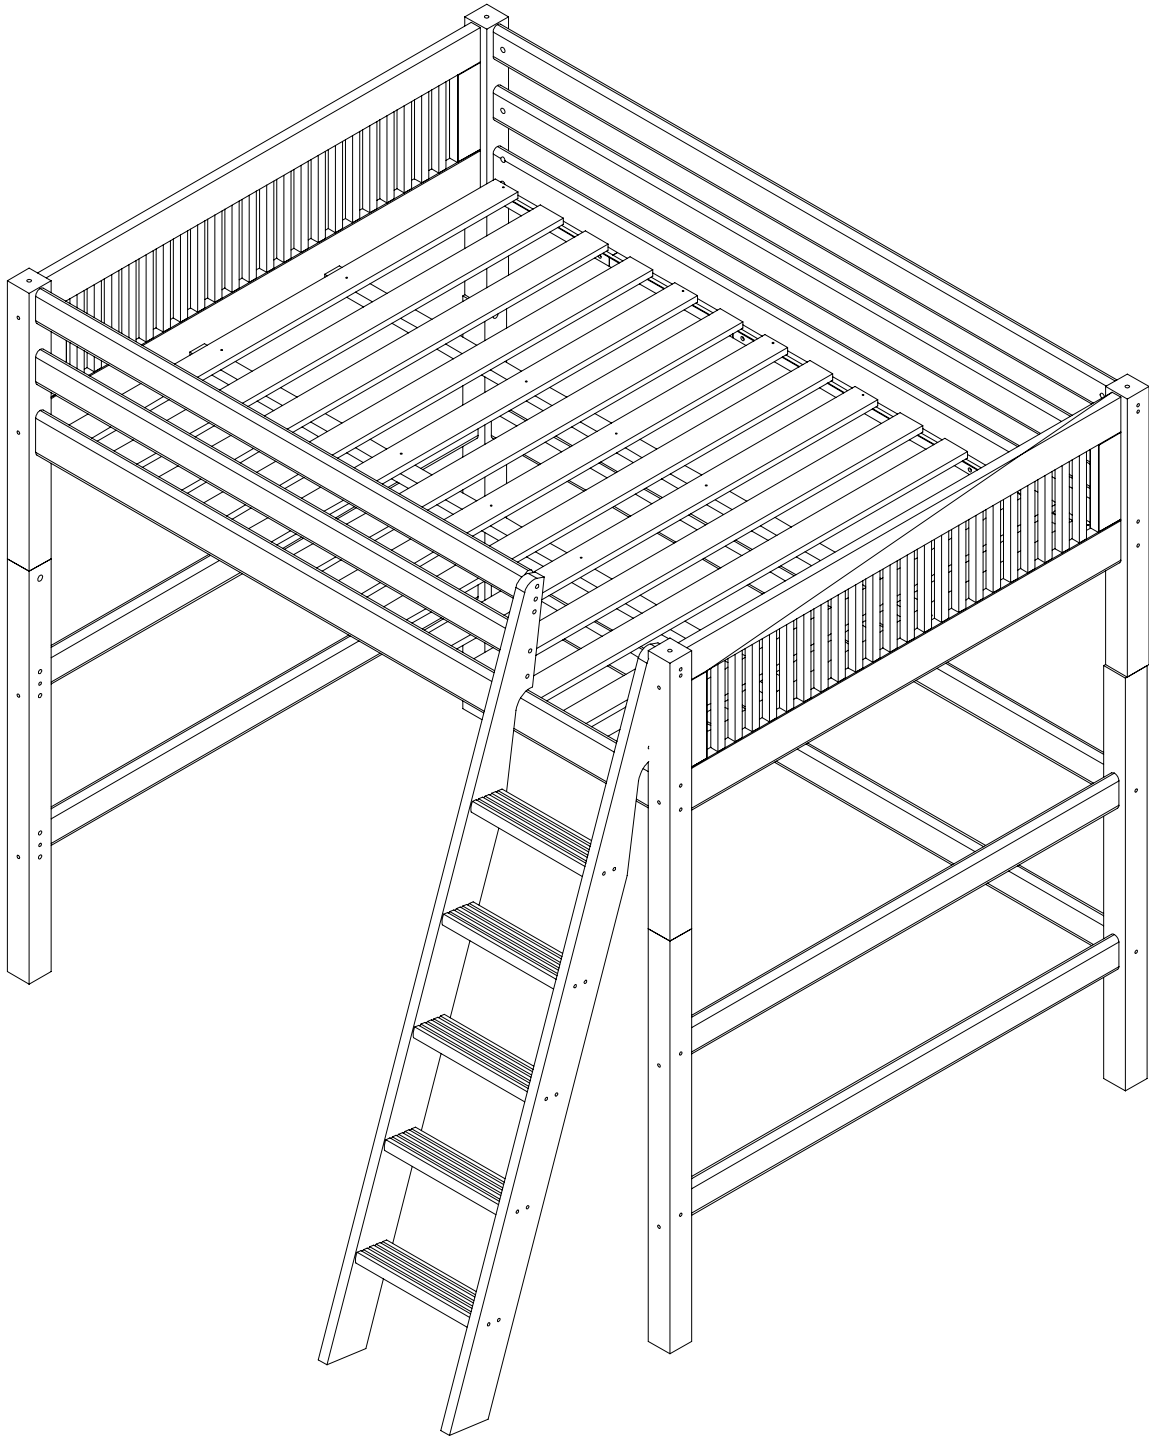

CAMAFLEXI HIGH LOFT BED KIT - FULL