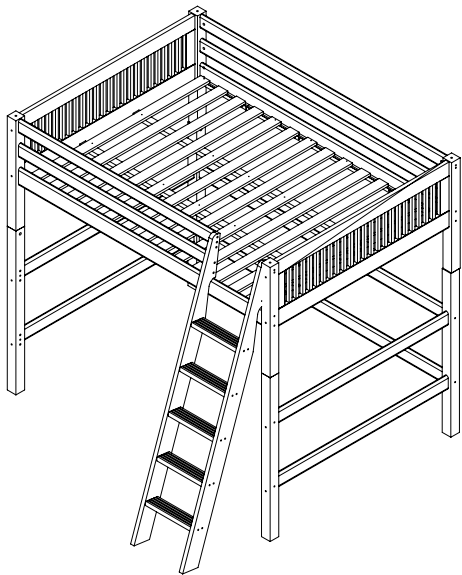

Mission head board high loft bed kit (C611F-C612F-C613F)

1. SKU#
2. 1x 4121/2/3 Camaflexi posts for head board + Hardware
   - 1x 4221/2/3 Camaflexi Rails for Bed with Center Support + Hardware
   - 1x 6521/2/3 Camaflexi full size head board mission style-low+Assembly Instructions
   - 2x 4411/2/3 Camaflexi full length guard rails + Hardware
   - 1x 4311/2/3 Camaflexi 3/4 long guard rails + Hardware
   - 1x 6710 Camaflexi ladder full + support + Hardware
   - 1x 4811F/2F/3F Camaflexi high loft bed kit - twin + Hardware + Assembly Instructions
   - 1x 4911/2/3 Camaflexi ladder for hogh loft bed + Hardware

Mission style head board for lateral high loft bed kit (C611LF-C612LF-C613LF)