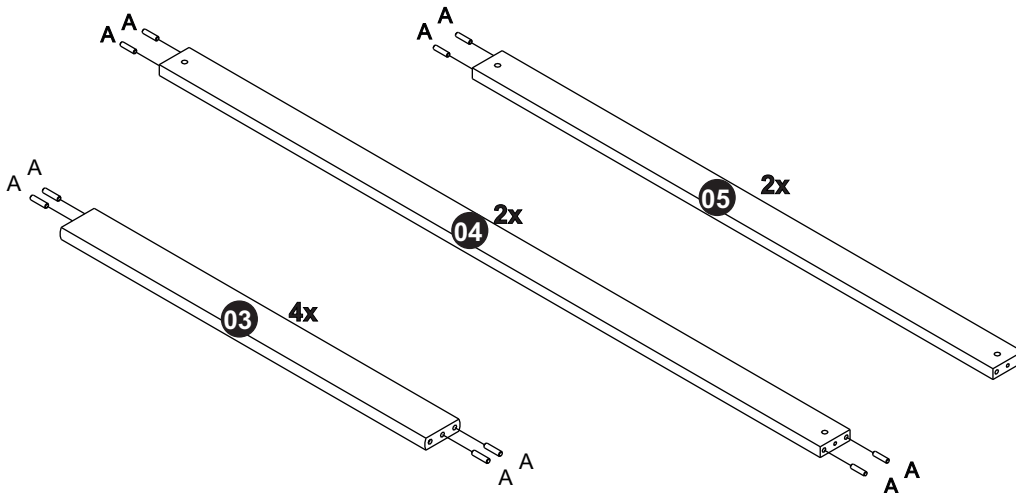

ASSEMBLY INSTRUCTIONS

Step 01 - Place wood dowels into all security and brace rails, as indicated below:

Parts needed for this step:

Step 02 - Attach short brace rails to extender posts (left and right sides):