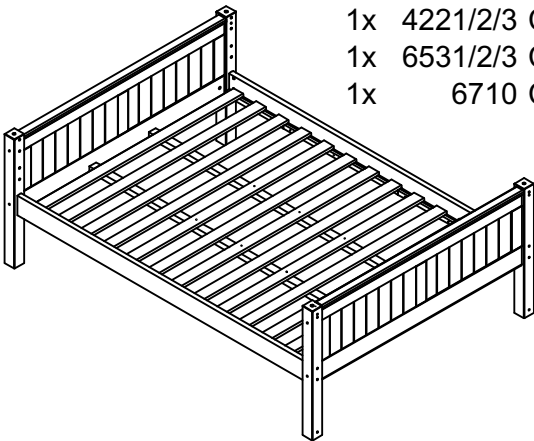

Base Bed Panel (C1421_NT/C1422_CP/C1423_WH)

SKU#

- 1x 4121/2/3 Camaflexi posts for head board + Hardware
- 1x 4221/2/3 Camaflexi Rails for Bed with Center Support + Hardware
- 1x 6531/2/3 Camaflexi full size low head board - panel style + Assembly Instructions
- 1x 6710 Camaflexi ladder full + support + Hardware