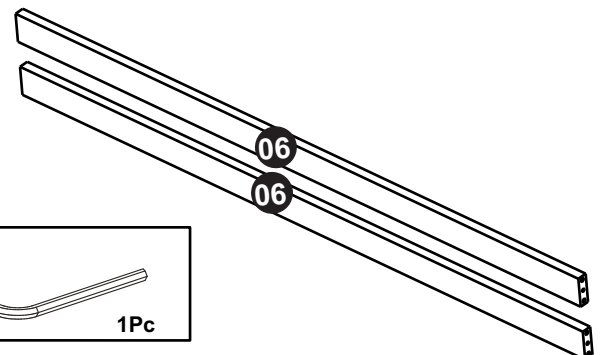

Total Parts + Hardware needed for Assembly of Base Bed!

A 16Pc ø3/8" x 1 9/16"	B 12Pc ø1/4" x 4 1/4"	C 12Pc ø1/4" x 5/8"	D 16Pc ø5/16"	E 20Pc ø3/8"	F 1Pc
G 4Pc ø1/4" x 3 7/8"	I 20Pc ø1/8" x 1 3/8"	J 04Pc	M 24Pc ø1/8" x 3/4"		

DayBed add 2x Rear Guard Rails + Hardware as indicated below: