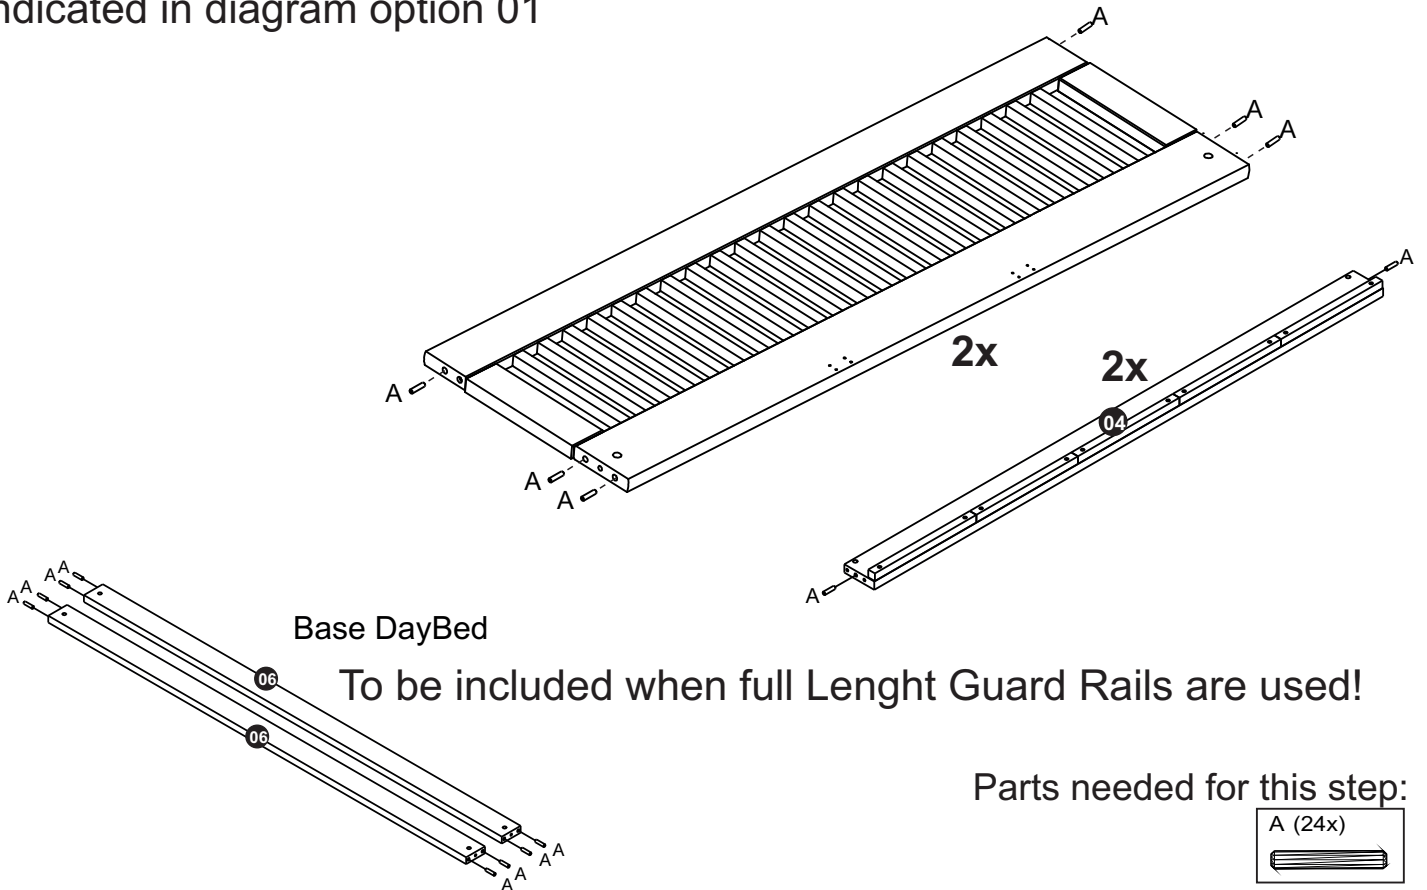

ASSEMBLY INSTRUCTIONS

Step 01 - Place Wood dowels into head board panels and bed rails, indicated in diagram option 01