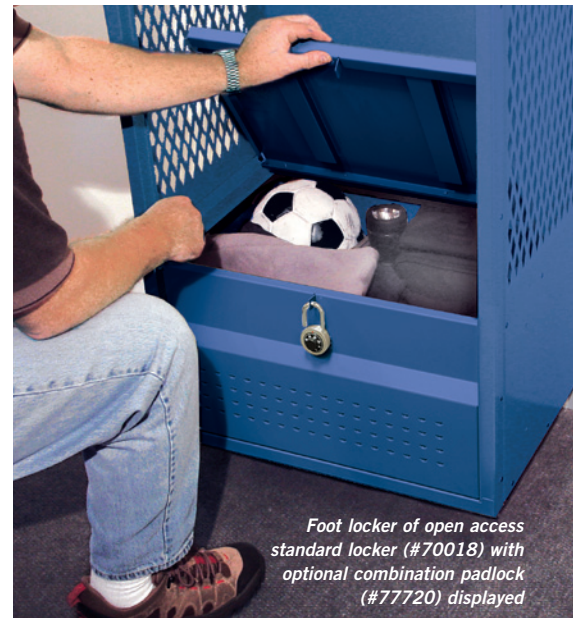

Foot locker of open access standard locker (#70018) with optional combination padlock (#77720) displayed