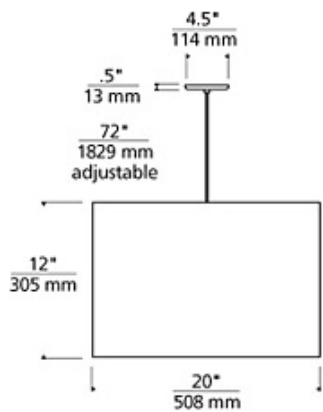

LINE - VOLTAGE P E N D A N T S

Lexington Pendant

DESCRIPTION

Large drum shaped fabric shade suspended from a round canopy. Glass diffuser provides a glare free wash of light. Black, satin nickel, and white finish options highlighted with satin nickel detail and clear cable; antique bronze highlighted with antique bronze detail and brown cable. Available in two lamp configurations: incandescent and fluorescent. Incandescent version includes four 100 watt A19 medium base lamps. Fluorescent version includes electronic ballasts hidden inside the shade and can be lamped with either four 26 watt or 32 watt GX24Q-3 base triple tube lamps (sold separately). Fixture is provided with six feet of field-cutable cable. Incandescent version dimmable with standard incandescent dimmer. Dimmable fluorescent version requires a dimmer that is designed to work with a dimmable ballast. Consult the specification sheet on our website, www.techlighting.com for the dimmable ballast used in this product.

ACCESSORIES & OPTICAL CONTROLS

Line-voltage Swag Hook

WEIGHT

7.5-10.5lb / 3.4-4.76kg

ORDERING INFORMATION

SYSTEM	LEXP	COLOR	FINISH	LAMP
700	LINE-VOLTAGE PENDANTS	B BLACK	Z ANTIQUE BRONZE	INCANDESCENT 120V
		TE CAMEL FELT	B BLACK	-CF COMPACT FLUORESCENT 120V
		TO CHARCOAL GRAY FELT	S SATIN NICKEL	-CF277 COMPACT FLUORESCENT 277V
		N CHOCOLATE BROWN	W WHITE	-CFD COMPACT FLUORESCENT 120V DIMMABLE
		TN CHOCOLATE BROWN FELT		
		C DESERT CLAY		
		R RED		
		WN WASHABLE BROWN		
		WY WASHABLE GRAY		
		WI WASHABLE IVORY		
		W WHITE		