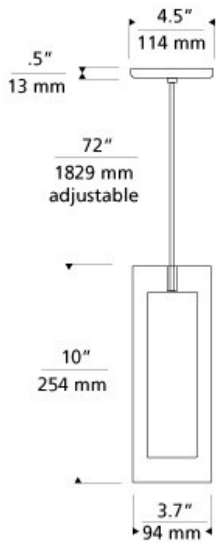

Jayden Grande Pendant

AMBER

CLEAR

SMOKE

DESCRIPTION

Pure indulgence, the Jayden Grande is cut from a solid block of crystal and formed into an elegant rectangular prism which surrounds a hand-blown inner white glass diffuser. Instantly elevates any space. Black, satin nickel, and white finish options highlighted with satin detail and clear cable; antique bronze finish highlighted with antique bronze detail and brown cable. Includes 120 volt, 60 watt medium base BT15 lamp or 26 watt GX24Q-3 base triple tube compact fluorescent lamp (electronic ballast included). May also be lamped with GX24Q-3 base 32 watt triple tube compact fluorescent lamp (not included). Fixture is provided with six feet of field-cuttable cable. Incandescent version dimmable with standard incandescent dimmer.

INSTALLATION

This product can mount to either a 4" square electrical box with round plaster ring or an octagon electrical box.

DIMMING

Incandescent version dimmable with standard incandescent dimmer.

ORDERING INFORMATION