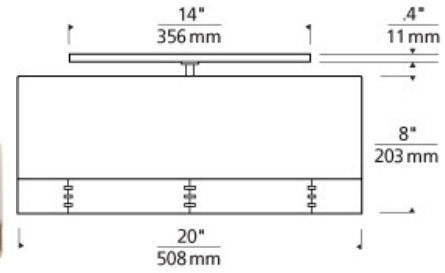

FLUSH & SEMI-FLUSH MOUNT

Topo Flushmount Ceiling

DESCRIPTION

This modern drum shade is elevated to a richer, warmer dimension with a sophisticated combination of fabric and wood. The bands of wood trim are spline joined around the circumference of the shade, a delicate feat of quality craftsmanship. Includes four 120 volt, 60 watt or equivalent medium base A19 lamps or four 18 watt GX24Q-2 base triple tube compact fluorescent lamps (electronic ballast included). Incandescent version dimmable with standard incandescent dimmer.

INSTALLATION

This product can mount to either a 4" square electrical box with round plaster ring or an octagonal electrical box (not included).

white

COLOR OPTIONS

heather gray

white

ORDERING INFORMATION

700FMTPO COLOR