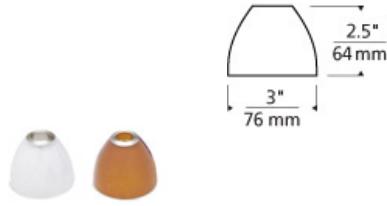

ACCESSORIES & OPTICAL CONTROLS

Soda Glass Shade

DESCRIPTION

Cone shaped glass shade infused with bubbles. Includes Snap Louver Lens Holder. Can hold a single lens or louver. MR16 of up to 50 watts.

OTHER

Low-voltage MR16 lamp up to 50 watts (not included). The standard louver lens holders hold either one or two MR16 sized optical controls as noted. Will not accept a lens or louver when used with the Helios LED Head.

ACCESSORIES & OPTICAL CONTROLS

Colored Lens, Dichroic Lens, Diffuser Lens, Eggcrate Louver, Linear Spread Lens, Soft Focus Lens, UV Filter

WEIGHT

0.5lb / 0.23kg ±

ORDERING INFORMATION

700SDA	COLOR	FINISH
A	AMBER	Z ANTIQUE BRONZE
F	FROST	C CHROME
		S SATIN NICKEL