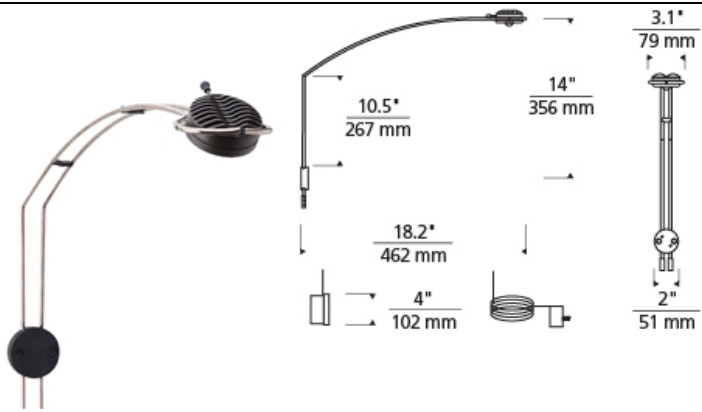

# LOW-VOLTAGE HEADS

### DESCRIPTION

Specially designed for use in gallery applications, a high-powered LED module offers impressive output while maintaining high color reproduction qualities including 90+ CRI values. Most importantly, the LED light source eliminates harmful ultraviolet wavelengths common in standard halogen lamps. Head pivots 330 degrees to easily direct the beam. 7 watt, 460 net lumens. 40° optic. 50" x 50" max recommended picture dimension. Plug in version includes an integrated on/off control as standard. Dimmable with low-voltage electronic dimmer.

### WEIGHT

0.94lb / 0.43kg ±