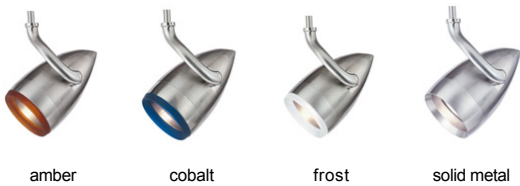

LINE - VOLTAGE HEADS

Breeze Incandescent PAR Head

DESCRIPTION

Organic shaped die cast aluminum head, pivots vertically 180°, rotates horizontally 350°. Features vertical and horizontal locking mechanisms and decorative lens ring. 120 volt incandescent PAR30 Short or PAR30 Long lamp with E26 medium base up to 75 watts (not included). Holds up to two lenses or louvers, sold separately.

ACCESSORIES & OPTICAL CONTROLS

Colored Lens, Dichroic Lens, Diffuser Lens, Linear Spread Lens, Soft Focus Lens, UV Filter

WEIGHT

2.7lb / 1.22kg ±

solid metal

COLOR OPTIONS

amber

cobalt

frost

solid metal

ORDERING INFORMATION

700 SYSTEM	BZ	SHAPE OR SIZE	COLOR	FINISH	
PJ	POWERJACK	30L	PAR30 LONG	A AMBER	S SATIN NICKEL
TT	SINGLE-CIRCUIT T-TRAK	30S	PAR30 SHORT	B COBALT	W WHITE
TT2	TWO-CIRCUIT T-TRAK		F FROST	S SOLID METAL	