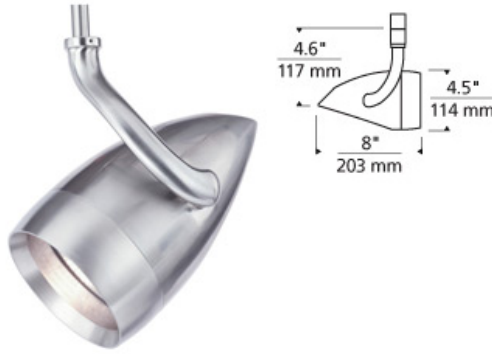

LINE - VOLTAGE HEADS

Breeze Incandescent PAR Head

DESCRIPTION

Organic shaped die cast aluminum head, pivots vertically 180°, rotates horizontally 350°. Features vertical and horizontal locking mechanisms and decorative lens ring. 120 volt incandescent PAR30 Short or PAR30 Long lamp with E26 medium base up to 75 watts (not included). Holds up to two lenses or louvers, sold separately.

ACCESSORIES & OPTICAL CONTROLS

Colored Lens, Dichroic Lens, Diffuser Lens, Linear Spread Lens, Soft Focus Lens, UV Filter

WEIGHT

2.7lb / 1.22kg ±

solid metal

COLOR OPTIONS

amber

cobalt

frost

solid metal

ORDERING INFORMATION

700 SYSTEM	BZ	SHAPE OR SIZE	COLOR	FINISH	
PJ	POWERJACK	30L	PAR30 LONG	A AMBER	S SATIN NICKEL
TT	SINGLE-CIRCUIT T-TRAK	30S	PAR30 SHORT	B COBALT	W WHITE
TT2	TWO-CIRCUIT T-TRAK		F FROST	S SOLID METAL	