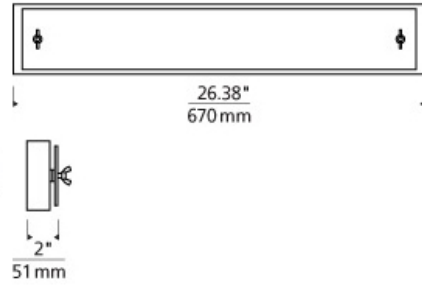

BATH COLLECTION

Zone Bath

DESCRIPTION

Beautiful, hand-carved glass is held in place with a pair of decorative wing-nuts. All fixtures ship with two sets of wing-nuts, one that matches the metal finish of the fixture and one pair in a Gold Finish for a contrasting aesthetic. May be mounted vertically or horizontally. Includes 18.5 watt, 1300 lumens, 2700K field-replaceable LED module. Dimmable with low-voltage electronic dimmer. ADA compliant.

INSTALLATION

This product can mount to either a 4" square electrical box with round plaster ring or an octagonal electrical box (not included).

WEIGHT

5.25lb / 2.38kg ±

white

ORDERING INFORMATION

700BCZONE COLOR	FINISH	LAMP
W WHITE	Z ANTIQUE BRONZE C CHROME S SATIN NICKEL	-LED LED 3000K 120V -LED277 LED 3000K 277V