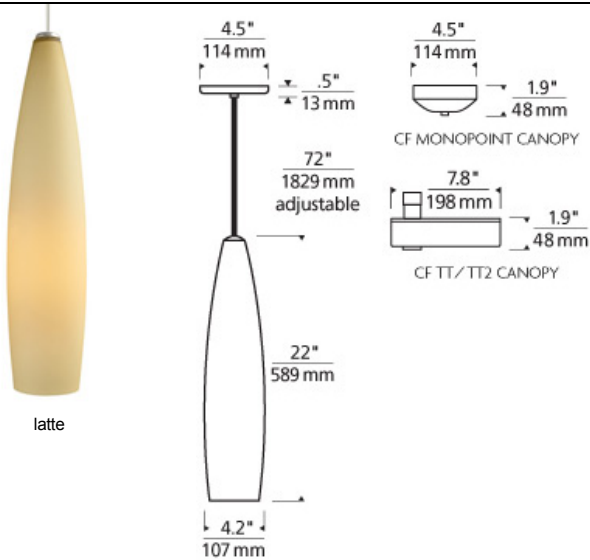

LINE - VOLTAGE PENDANTS / SUSPENSION

Fino Small Pendant

DESCRIPTION

Slender case glass shade topped with metal detail. Black, satin nickel, and white finish options highlighted with a satin nickel detail and clear cable; antique bronze finish includes antique bronze detail and brown cable. Includes 120 volt, 75 watt or equivalent medium base A19 lamp or G24Q-3 base 26 watt quad tube compact fluorescent lamp (electronic ballast included). Fixture provided with six feet of field-cuttable cable. Incandescent version dimmable with standard incandescent dimmer.

INSTALLATION

This product can mount to either a 4" square electrical box with round plaster ring or an octagon electrical box.

OTHER

TD includes 4.5" Round Canopy.
Antique Bronze and Black Finish Only Available on TD.
CF277 Lamp Only Available on TD.

WEIGHT

3.44lb / 1.56kg ±

latte

COLOR OPTIONS

amber

latte

white

ORDERING INFORMATION