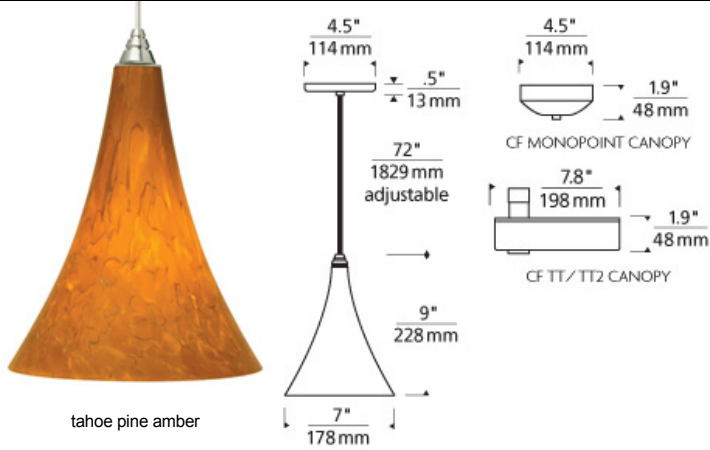

LINE - VOLTAGE PENDANTS / SUSPENSION

Melrose 2KD Pendant

DESCRIPTION

Gracefully shaped glass shade, richly layered in brilliant color, with machined top detail suspended from either a modern canopy or a round canopy. Black, satin nickel, and white canopy options include satin nickel top detail; antique bronze includes antique bronze detail. Includes 120 volt, 60 watt mini-candelabra base lamp or 18 watt GX24Q-2 base triple tube compact fluorescent lamp (electronic ballast included). Fixture is provided with six feet of field-cutttable cable. Incandescent version dimmable with standard incandescent dimmer.

INSTALLATION

This product can mount to either a 4" square electrical box with round plaster ring or an octagon electrical box.

OTHER

TD includes 4.5" Round Canopy.
Antique Bronze and Black Finish Only Available on TD.
CF277 Lamp Only Available on TD.

WEIGHT

2.3lb / 1.04kg ±

COLOR OPTIONS

tahoe pine amber

ORDERING INFORMATION

700	SYSTEM	MLP	COLOR	FINISH	LAMP
TD	LINE-VOLTAGE PENDANTS/SUSPENSION		B BLUE-VIOLET	Z ANTIQUE BRONZE	INCANDESCENT 120V
TT	SINGLE-CIRCUIT T-TRAK		R FERRARI RED	B BLACK	-CF COMPACT FLUORESCENT 120V
TT2	TWO-CIRCUIT T-TRAK		A TAHOE PINE AMBER	S SATIN NICKEL	-CF277 COMPACT FLUORESCENT 277V
			W WHITE FRIT	W WHITE	