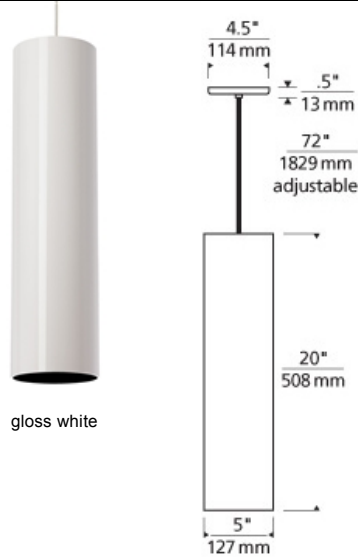

LINE-VOLTAGE PENDANTS/SUSPENSION

Piper Grande Pendant

DESCRIPTION

A large, sleek cylindrical, metal shade provides crisp down light. Includes 120 volt, 50 watt or equivalent medium base PAR 20 lamp or 18 watt, 850+ lumen field replaceable LED module. Fixture is provided with six feet of field-cutttable cable. Incandescent and LED versions are dimmable with standard incandescent dimmer.

INSTALLATION

This product can mount to either a 4" square electrical box with round plaster ring or an octagon electrical box.

OTHER

TD includes 4.5" Round Canopy.
Black Finish Only Available on TD.

gloss white

COLOR OPTIONS

gloss black

gloss white

satn nickel

ORDERING INFORMATION

700 SYSTEM PPRGP

TD LINE-VOLTAGE PENDANTS/SUSPENSION
TT SINGLE-CIRCUIT T-TRAK
TT2 TWO-CIRCUIT T-TRAK

COLOR