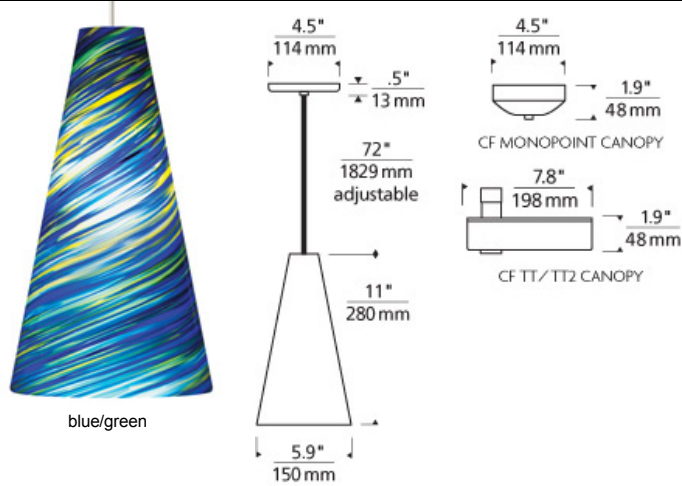

LINE-VOLTAGE PENDANTS/SUSPENSION

Taza Pendant

DESCRIPTION

Blown glass shade with intense color twists suspended from a round canopy. Black, satin nickel, and white canopy options highlighted with clear cable; antique bronze highlighted with brown cable. Includes 120 volt, 75 watt or equivalent A19 medium base lamp or 18 watt GX24Q-2 base triple tube compact fluorescent lamp (electronic ballast included). Fixture is provided with six feet of field-cuttable cable. Incandescent version dimmable with standard incandescent dimmer.

INSTALLATION

This product can mount to either a 4" square electrical box with round plaster ring or an octagon electrical box.

OTHER

TD includes 4.5" Round Canopy.
Antique Bronze and Black Finish Only Available on TD.
CF277 Lamp Only Available on TD.

ACCESSORIES & OPTICAL CONTROLS

Line-voltage Swag Hook

WEIGHT

3.1lb / 1.41kg ±

COLOR OPTIONS

ORDERING INFORMATION

700 SYSTEM	TAZP	COLOR	FINISH	LAMP
TD	LINE-VOLTAGE PENDANTS/SUSPENSION	A AMBER	Z ANTIQUE BRONZE	INCANDESCENT 120V
TT	SINGLE-CIRCUIT T-TRAK	B BLUE/GREEN	B BLACK	-CF COMPACT FLUORESCENT 120V
TT2	TWO-CIRCUIT T-TRAK	N BROWN	S SATIN NICKEL	-CF277 COMPACT FLUORESCENT 277V
		C CREAM	W WHITE	