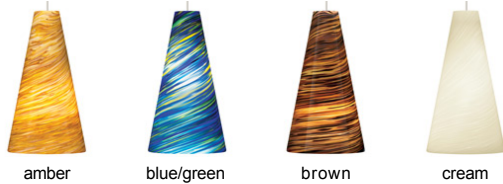

LINE-VOLTAGE PENDANTS/SUSPENSION

Taza Pendant

DESCRIPTION

Blown glass shade with intense color twists suspended from a round canopy. Black, satin nickel, and white canopy options highlighted with clear cable; antique bronze highlighted with brown cable. Includes 120 volt, 75 watt or equivalent A19 medium base lamp or 18 watt GX24Q-2 base triple tube compact fluorescent lamp (electronic ballast included). Fixture is provided with six feet of field-cuttable cable. Incandescent version dimmable with standard incandescent dimmer.

ACCESSORIES & OPTICAL CONTROLS

Line-voltage Swag Hook

WEIGHT

3.1lb / 1.41kg ±

COLOR OPTIONS

ORDERING INFORMATION

700 SYSTEM	TAZP	COLOR	FINISH	LAMP
TD	LINE-VOLTAGE PENDANTS/SUSPENSION	A AMBER	Z ANTIQUE BRONZE	INCANDESCENT 120V
TT	SINGLE-CIRCUIT T-TRAK	B BLUE/GREEN	B BLACK	-CF COMPACT FLUORESCENT 120V
TT2	TWO-CIRCUIT T-TRAK	N BROWN	S SATIN NICKEL	-CF277 COMPACT FLUORESCENT 277V
		C CREAM	W WHITE	