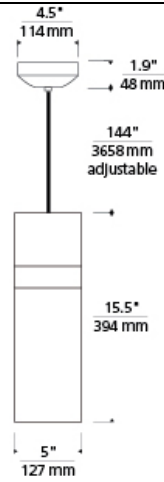

### ACCESSORIES & OPTICAL CONTROLS

Swag Hook

### WEIGHT

5.16lb / 2.34kg ±

white glass

LED T1/T2 CANOPY