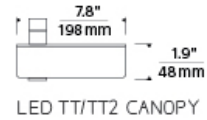

### WEIGHT

5.16lb / 2.34kg ±

white glass

LED T1/T2 CANOPY