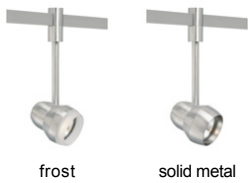

LINE - VOLTAGE HEADS

Om Incandescent PAR Head

DESCRIPTION

Versatile die cast aluminum head, pivots vertically 180°, rotates horizontally 350°. Features vertical and horizontal locking mechanisms and decorative lens ring. 120 volt incandescent PAR16 lamp with GU10 base, up to 50 watts; 120 volt incandescent PAR20 lamp with E26 medium base, up to 50 watts; PAR30 Long or PAR30 Short lamp with E26 medium base, up to 75 watts (lamp not included). Holds up to two lenses or louvers, sold separately.

ACCESSORIES & OPTICAL CONTROLS

Colored Lens, Dichroic Lens, Diffuser Lens, Linear Spread Lens, Soft Focus Lens, UV Filter

WEIGHT

1-2.1lb / 0.45-0.95kg ±

solid metal

COLOR OPTIONS

frost

solid metal

ORDERING INFORMATION

700 SYSTEM	OM	SHAPE OR SIZE	LENGTH (A)	COLOR	FINISH
PJ	POWERJACK	16 PAR16	03 3"	F FROST	S SATIN NICKEL
TT	SINGLE-CIRCUIT T-TRAK	20 PAR20	06 6"	S SOLID METAL	W WHITE
TT2	TWO-CIRCUIT T-TRAK	30L PAR30 LONG	12 12"		
		30S PAR30 SHORT	18 18"		

To order this head for use with Halo*, Juno*, or Lightolier* 120 volt single-circuit track, order as follows:

Substitute **700TT** with one of the following: **700TH** (fits Halo*), **700TJ** (fits Juno*) or **700TI** (fits Lightolier*) and by substituting the finish with one of the following: **BS** (Black/Satin Nickel), **BW** (Black/White), **WS** (White/Satin Nickel) or **WW** (White/White).