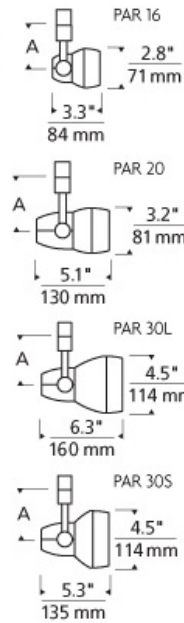

LINE - VOLTAGE HEADS

Om Incandescent PAR Head

DESCRIPTION

Versatile die cast aluminum head, pivots vertically 180°, rotates horizontally 350°. Features vertical and horizontal locking mechanisms and decorative lens ring. 120 volt incandescent PAR16 lamp with GU10 base, up to 50 watts; 120 volt incandescent PAR20 lamp with E26 medium base, up to 50 watts; PAR30 Long or PAR30 Short lamp with E26 medium base, up to 75 watts (lamp not included). Holds up to two lenses or louvers, sold separately.

ACCESSORIES & OPTICAL CONTROLS

Colored Lens, Dichroic Lens, Diffuser Lens, Linear Spread Lens, Soft Focus Lens, UV Filter

WEIGHT

1-2.1lb / 0.45-0.95kg ±

solid metal

COLOR OPTIONS

frost

solid metal

ORDERING INFORMATION

700 SYSTEM	OM	SHAPE OR SIZE	LENGTH (A)	COLOR	FINISH
PJ	POWERJACK	16 PAR16	03 3"	F FROST	S SATIN NICKEL
TT	SINGLE-CIRCUIT T-TRAK	20 PAR20	06 6"	S SOLID METAL	W WHITE
TT2	TWO-CIRCUIT T-TRAK	30L PAR30 LONG	12 12"		
		30S PAR30 SHORT	18 18"		

To order this head for use with Halo*, Juno*, or Lightolier* 120 volt single-circuit track, order as follows:

Substitute **700TT** with one of the following: **700TH** (fits Halo*), **700TJ** (fits Juno*) or **700TI** (fits Lightolier*) and by substituting the finish with one of the following: **BS** (Black/Satin Nickel), **BW** (Black/White), **WS** (White/Satin Nickel) or **WW** (White/White).