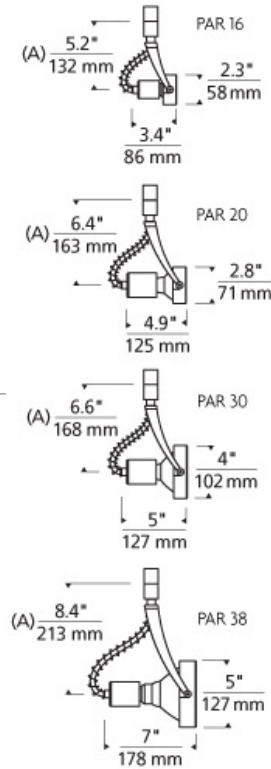

LINE - VOLTAGE HEADS

Sportster Incandescent PAR Head

DESCRIPTION

Minimal, stylish head, pivots vertically 180°, rotates horizontally 350°. Features vertical and horizontal locking mechanisms. 120 volt incandescent PAR16 lamp with GU10 base up to 50 watts; PAR20 lamp with E26 medium base up to 50 watts; PAR30 lamp with E26 medium base up to 75 watts; PAR38 lamp with E26 medium base up to 120 watts (lamp not included).

ACCESSORIES & OPTICAL CONTROLS

Sportster Louver Lens Holder

WEIGHT

5.1lb / 2.31kg ±

ORDERING INFORMATION

700 SYSTEM	SS	SHAPE OR SIZE	LENGTH (A)	FINISH
PJ	POWERJACK	16 PAR16	08 5.2"	S SATIN NICKEL
TT	SINGLE-CIRCUIT T-TRAK	20 PAR20	(PAR16)	W WHITE
TT2	TWO-CIRCUIT T-TRAK	30 PAR30	08 6.4"	
		38 PAR38	(PAR20)	
			08 6.6"	
			(PAR30)	
			08 8.4"	
			(PAR38)	
			12 11.1"	

To order this head for use with Halo*, Juno*, or Lightolier* 120 volt single-circuit track, order as follows:

Substitute **700TT** with one of the following: **700TH** (fits Halo*), **700TJ** (fits Juno*) or **700TI** (fits Lightolier*) and by substituting the finish with one of the following: **BS** (Black/Satin Nickel), **BW** (Black/White), **WS** (White/Satin Nickel) or **WW** (White/White).