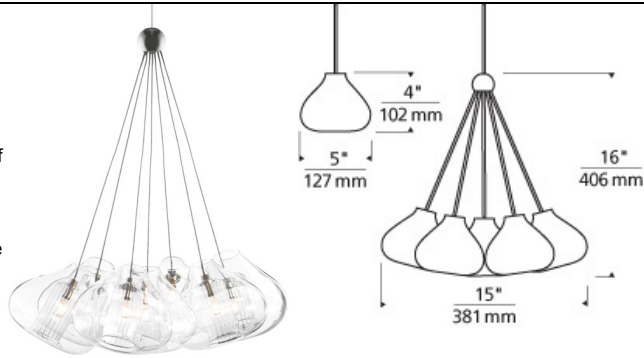

LOW-VOLTAGE PENDANTS

Cheers Pendant

DESCRIPTION

Cheer with clear glass globe and fused center tube. Cheers with seven clear glass globes with fused center tubes suspended from one central hub Cheer includes includes one low-voltage, 10 watt xenon bi-pin lamp. Cheers includes seven low-voltage, 10 watt xenon bi-pin lamps. Each include six feet of field-cutttable suspension cable.

INSTALLATION

Socket terminates with FreeJack male connector, which may be installed into a system connector. Elements ordered with a system prefix include a connector for that system. ForFor Kable Lite due to weight.

ACCESSORIES & OPTICAL CONTROLS

Swag Hook

WEIGHT

0.5-3.5lb / 0.23-1.59kg ±

clear

clear

ORDERING INFORMATION

700	SYSTEM	CHR	SHAPE OR SIZE	COLOR	FINISH	LAMP
FJ	FREEJACK		1	CHEER - 1 LIGHT	CLEAR	Z ANTIQUE BRONZE 12 VOLT XENON
MP	MONOPOINT		7	CHEERS - 7 LIGHTS		C CHROME -24 24 VOLT HALOGEN
MO	MONORAIL				S SATIN NICKEL	
MO2	TWO-CIRCUIT MONORAIL					