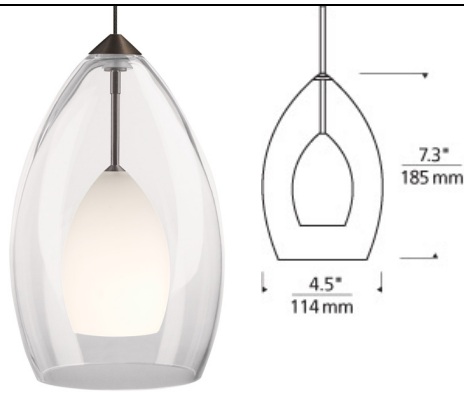

LOW-VOLTAGE PENDANTS

Inner Fire Pendant

DESCRIPTION

Clear glass surrounds a small raindrop glass in frost or a color. Includes low-voltage, 35 watt halogen bi-pin lamp and six feet of field-cutttable suspension cable.

INSTALLATION

Socket terminates with FreeJack male connector, which may be installed into a system connector. Elements ordered with a system prefix include a connector for that system. ForFor Kable Lite due to weight.

ACCESSORIES & OPTICAL CONTROLS

Swag Hook

WEIGHT

2.15lb / 0.98kg ±

frost

ORDERING INFORMATION

700 SYSTEM	FIRC	COLOR	FINISH	LAMP		
FJ	FREEJACK	M	AMBER	Z	ANTIQUÉ BRONZE	12 VOLT HALOGEN
MP	MONOPOINT	B	COBALT	C	CHROME	-24 24 VOLT HALOGEN
MO	MONORAIL	F	FROST	S	SATIN NICKEL	
MO2	TWO-CIRCUIT MONORAIL	R	RED			

Note: MP includes 4" Round Flush Canopy.

TECH LIGHTING®
7400 Linder Avenue   T 847.410.4400
Skokie, Illinois 60077   F 847.410.4500

Tech Lighting, L.L.C.

700 ____ FIRC _____

FIXTURE TYPE: _____

JOB NAME: _____

NOTES: _____

_____

_____

©2015 Tech Lighting, L.L.C. All Rights Reserved. The "Tech Lighting" graphic is a registered trademark of Tech Lighting, L.L.C. Tech Lighting reserves the right to change specifications for product improvements without notification.