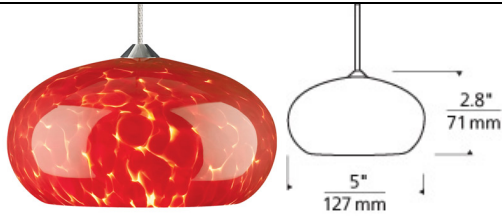

LOW-VOLTAGE PENDANTS

Meteor Frit Pendant

DESCRIPTION

Dome shaped glass shade, richly layered in brilliant frit. Includes low-voltage, 50 watt halogen bi-pin lamp and six feet of field-cutable suspension cable.

INSTALLATION

Socket terminates with FreeJack male connector, which may be installed into a system connector. Elements ordered with a system prefix include a connector for that system.